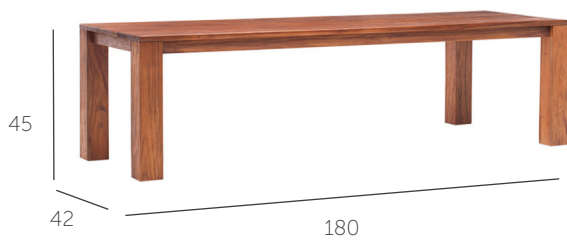

### BACKLESS BENCH - TEAK

#### MATERIALS:

Solid Teak wood in polyurethane finish

#### WARRANTY:

3 year timber & structural warranty

Niall Backless Bench 150 - Teak

Niall Backless Bench 180 - Teak

Available to customise in other size, timber and stain.