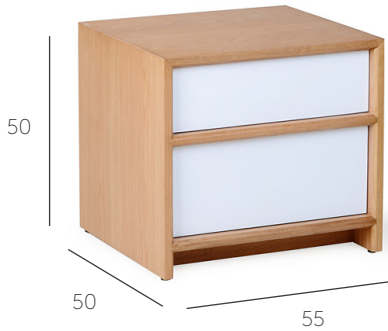

AXEL BEDSIDE TABLE

MATERIALS:

Oak veneer on MDF in clear polyurethane finish
White polyurethane finished MDF

WARRANTY:

3 year timber & structural warranty

Axel 2 Drawers Bedside Table - Oak

Available to customise in other size, timber and stain.