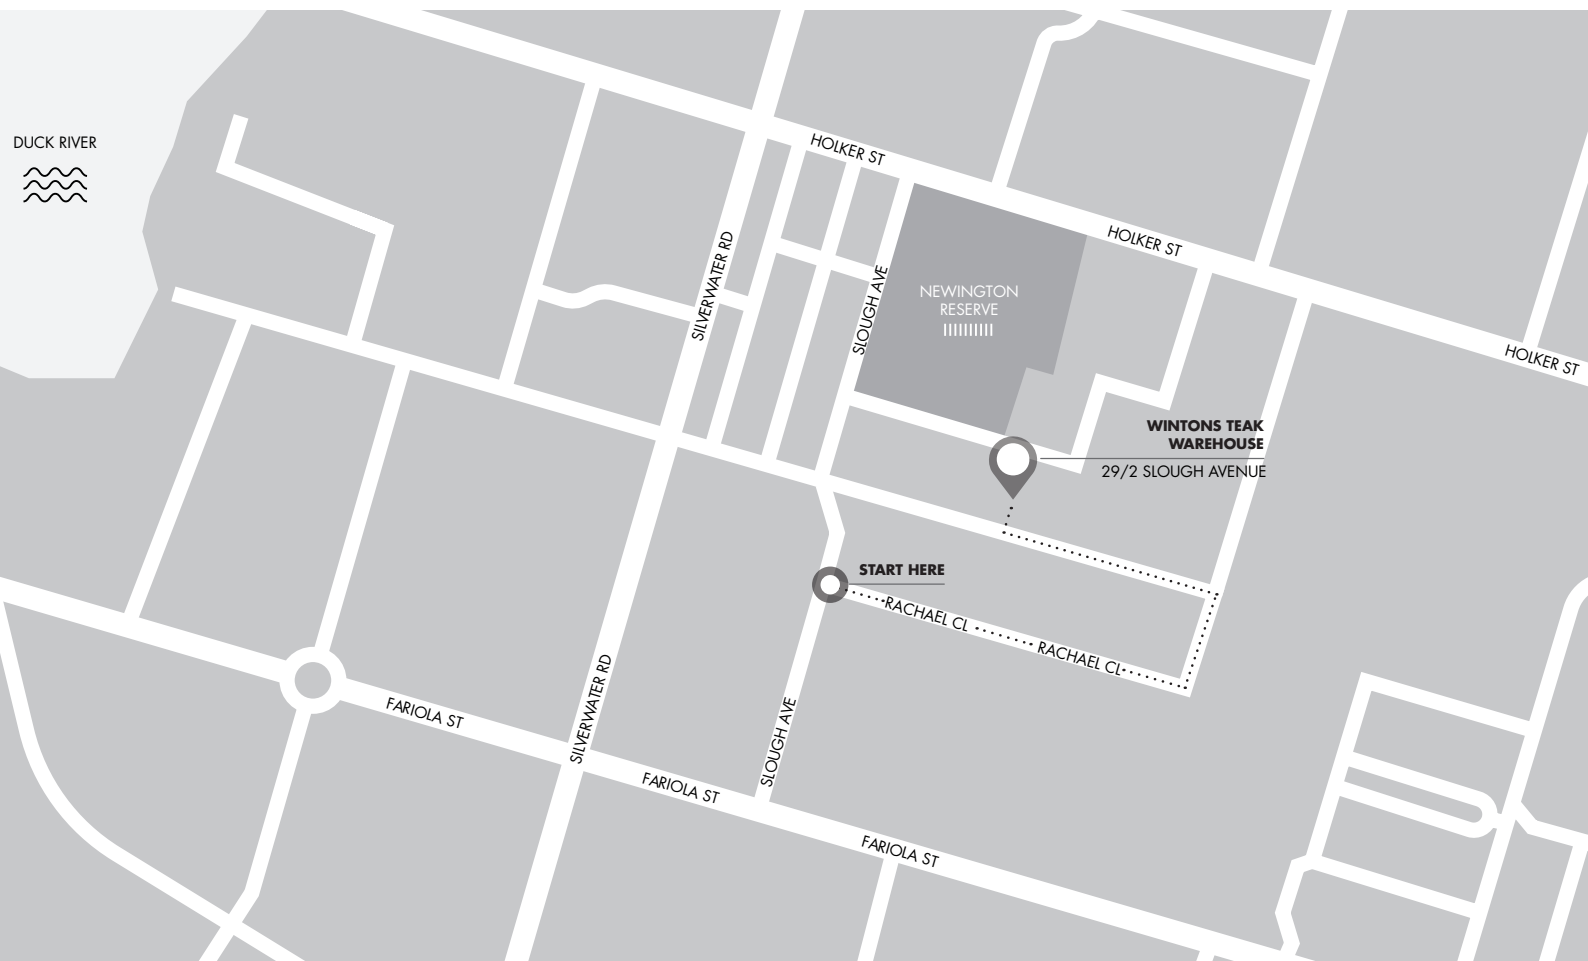

WintonsTeak®

WAREHOUSE LOCATION GUIDE

Our address: Unit 29, 2 slough ave
Silverwater, NSW 2128

Tel: (02) 9648 6229

Opening hours: Monday to Friday 9am to 4pm

Indications:

Enter from Rachel Close and turn left at the end of Rachel Close, then turn left at the first corner to find Unit 29.