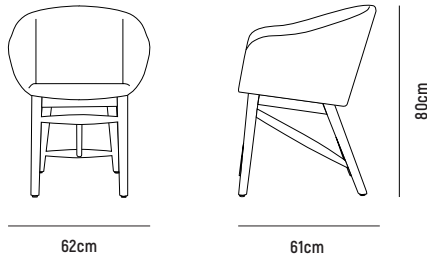

VERA  
CHAIR

■ VERA CHAIR

- OVERALL DIMESION** : W 620mm x D 610mm x H 800mm
- MATERIAL** : Solid American Oak in Clear Polyurethane Finish.  
[Pictured] Premium Fabrics
- ASSEMBLY** : Fully Assembled
- WARRANTY** : 2 Year Timber & Structural Warranty  
[excluding finish]