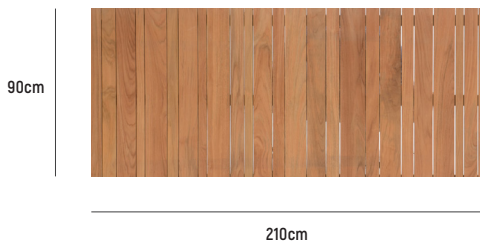

### ■ TANDEM ALU TABLE 150X80

- DIMENSION** : L 1,500mm x W 800mm x H 750mm  
(seats 6)
- MATERIAL** : A-Grade Teak (tabletop) and Powder-Coated Aluminium (frame)
- ASSEMBLY** : Assembly Required
- WARRANTY** : 3 Year Timber and Structural Warranty

### ■ TANDEM ALU TABLE 180X90

- DIMENSION** : L 1,800mm x W 900mm x H 750mm  
(seats 6)
- MATERIAL** : A-Grade Teak (tabletop) and Powder-Coated Aluminium (frame)
- ASSEMBLY** : Assembly Required
- WARRANTY** : 3 Year Timber and Structural Warranty

### ■ TANDEM ALU TABLE 210X90

<b>DIMENSION</b>	: L 2,100mm x W 900mm x H 750mm (seats 8)
<b>MATERIAL</b>	: A-Grade Teak (tabletop) and Powder-Coated Aluminium (frame)
<b>ASSEMBLY</b>	: Assembly Required
<b>WARRANTY</b>	: 3 Year Timber and Structural Warranty