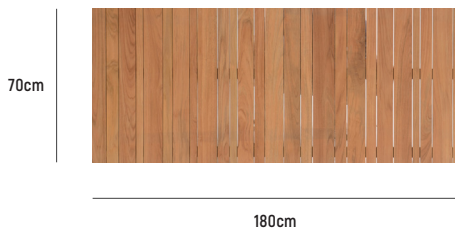

TANDEM ALU BAR TABLE

95cm

70cm

120cm

■ TANDEM ALU BAR TABLE 120X70X95

DIMENSION : L 1,200mm x W 700mm x H 950mm

MATERIAL : A-Grade Teak (tabletop) and Powder-Coated Aluminium (frame)

ASSEMBLY : Assembly Required

WARRANTY : 3 Year Timber and Structural Warranty

90cm

120cm

■ TANDEM ALU BAR TABLE 120X90X95

DIMENSION : L 1,200mm x W 900mm x H 950mm

MATERIAL : A-Grade Teak (tabletop) and Powder-Coated Aluminium (frame)

ASSEMBLY : Assembly Required

WARRANTY : 3 Year Timber and Structural Warranty

TANDEM ALU BAR TABLE

■ TANDEM ALU BAR TABLE 180X70X95

DIMENSION	: L 1,800mm x W 700mm x H 950mm
MATERIAL	: A-Grade Teak (tabletop) and Powder-Coated Aluminium (frame)
ASSEMBLY	: Assembly Required
WARRANTY	: 3 Year Timber and Structural Warranty

■ TANDEM ALU BAR TABLE 180X90X95

DIMENSION	: L 1,800mm x W 900mm x H 950mm
MATERIAL	: A-Grade Teak (tabletop) and Powder-Coated Aluminium (frame)
ASSEMBLY	: Assembly Required
WARRANTY	: 3 Year Timber and Structural Warranty