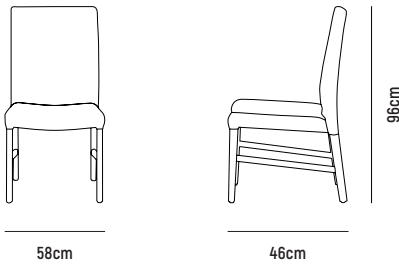

## ■ STENA CHAIR

- OVERALL DIMENSION** : W 580mm x D 460mm x H 960mm
- MATERIAL** (Pictured) : Solid American Oak in Clear Polyurethane Finish. Premium Fabrics
- ASSEMBLY** : Fully Assembled
- WARRANTY** : 2 Year Timber & Structural Warranty (excluding finish)