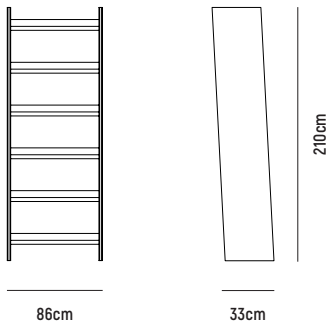

RIDGE BOOKCASE

■ RIDGE BOOKCASE

OVERALL DIMENSION : W 860mm x D 330mm x H 2,100mm

MATERIAL : Solid Mindi in Vintage Ash Finish
(Pictured)

ASSEMBLY : Fully Assembled

WARRANTY : 3 Year Timber & Structural Warranty
(excluding finish)