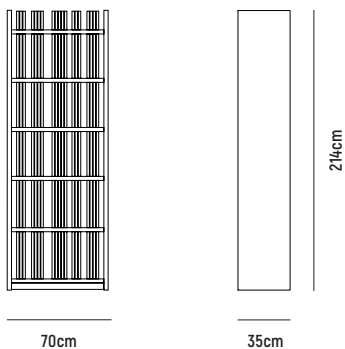

PALMA BOOKCASE

■ PALMA BOOKCASE 70

- OVERALL DIMENSION** : W 700mm x D 350mm x H 2,140mm
- MATERIAL** : Solid Teak with Amber Stain in Polyurethane Finish
(Pictured)
- ASSEMBLY** : Fully Assembled
- WARRANTY** : 3 Year Timber & Structural Warranty (excluding finish)

■ PALMA BOOKCASE 80

- OVERALL DIMENSION** : W 800mm x D 350mm x H 2,140mm
- MATERIAL** : Solid Teak with Amber Stain in Polyurethane Finish
(Pictured)
- ASSEMBLY** : Fully Assembled
- WARRANTY** : 3 Year Timber & Structural Warranty (excluding finish)

PALMA BOOKCASE

90cm

35cm

2,14cm

■ PALMA BOOKCASE 90

OVERALL DIMENSION : W 900mm x D 350mm x H 2,140mm

MATERIAL : Solid Teak with Amber Stain in
(Pictured) Polyurethane Finish

ASSEMBLY : Fully Assembled