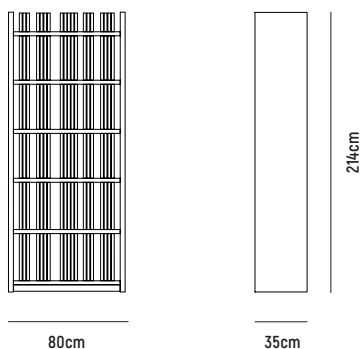

PALMA BOOKCASE

■ PALMA BOOKCASE 70

- OVERALL DIMENSION** : W 700mm x D 350mm x H 2,140mm
- MATERIAL** : Solid Teak with Amber Stain in Polyurethane Finish
(Pictured)
- ASSEMBLY** : Fully Assembled
- WARRANTY** : 3 Year Timber & Structural Warranty (excluding finish)

■ PALMA BOOKCASE 80

- OVERALL DIMENSION** : W 800mm x D 350mm x H 2,140mm
- MATERIAL** : Solid Teak with Amber Stain in Polyurethane Finish
(Pictured)
- ASSEMBLY** : Fully Assembled
- WARRANTY** : 3 Year Timber & Structural Warranty (excluding finish)

PALMA BOOKCASE

90cm

35cm

2,14cm

■ PALMA BOOKCASE 90

OVERALL DIMENSION : W 900mm x D 350mm x H 2,140mm

MATERIAL : Solid Teak with Amber Stain in
(Pictured) Polyurethane Finish

ASSEMBLY : Fully Assembled