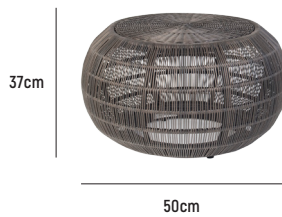

OVE PR3 ARMCHAIR

■ OVE PR3 MEDIUM

- OVERALL DIMENSION** : W 980mm x D 980mm x H 830mm
- MATERIAL** : Handwoven Synthetic Rattan on Aluminium Frame and Quick Dry Foam Outdoor Cushion in Olefin Fabric
- ASSEMBLY** : Fully Assembled
- WARRANTY** : 3 Year Warranty for Synthetic Rattan Weaving and Aluminium Frame (excluding foam and cushion)

■ OVE PR3 LARGE

- OVERALL DIMENSION** : W 1,210mm x D 1,210mm x H 850mm
- MATERIAL** : Handwoven Synthetic Rattan on Aluminium Frame and Quick Dry Foam Outdoor Cushion in Olefin Fabric
- ASSEMBLY** : Fully Assembled
- WARRANTY** : 3 Year Warranty for Synthetic Rattan Weaving and Aluminium Frame (excluding foam and cushion)

OVE PR3 ARMCHAIR

■ OVE PR3 OTTOMAN DIA 50

OVERALL DIMENSION : W 500mm x D 500mm x H 370mm

MATERIAL : Handwoven Synthetic Rattan
on Aluminium Frame

ASSEMBLY : Fully Assembled

WARRANTY : 3 Year Warranty for Synthetic Rattan Weaving
and Aluminium Frame

■ OVE PR3 OTTOMAN DIA 80

OVERALL DIMENSION : W 800mm x D 800mm x H 370mm

MATERIAL : Handwoven Synthetic Rattan
on Aluminium Frame

ASSEMBLY : Fully Assembled

WARRANTY : 3 Year Warranty for Synthetic Rattan Weaving
and Aluminium Frame