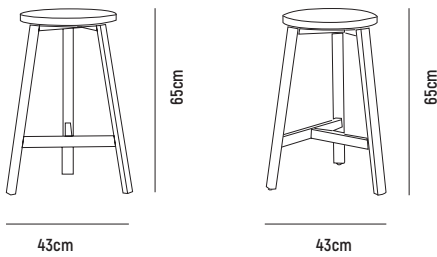

OTO TIMBER BAR STOOL

■ OTO TIMBER BAR STOOL

OVERALL DIMENSION : W430mm x D430mm x H650mm (with timber seat)

MATERIAL : Solid American Oak in Clear Polyurethane Finish
(Pictured)

ASSEMBLY : Assembly Required