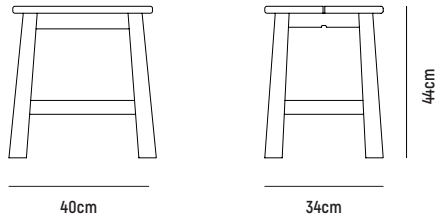

NANN DINING STOOL

■ NANN DINING STOOL

- OVERALL DIMESION** : W 400mm x D 340mm x H 440mm
- MATERIAL** (Pictured) : Solid Mahogany in Rustic Finish
- ASSEMBLY** : Fully Assembled
- WARRANTY** : 2 Year Timber & Structural Warranty (excluding finish)