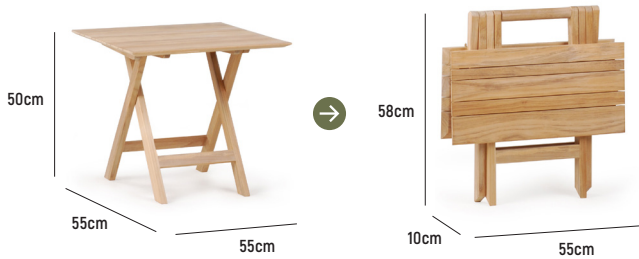

MORSE PICNIC TABLE

■ MORSE SQUARE PICNIC TABLE

- OPENED DIMENSION** : L 550mm x W 550mm x H 500mm
- FOLDED DIMENSION** : L 550mm x W 100mm x H 580mm
- MATERIAL** : A-Grade Teak
- ASSEMBLY** : Fully Assembled
- WARRANTY** : 5 Year Timber and Structural Warranty

■ MORSE ROUND PICNIC TABLE

- OPENED DIMENSION** : L 600mm x W 600mm x H 500mm
- FOLDED DIMENSION** : L 600mm x W 100mm x H 580mm
- MATERIAL** : A-Grade Teak
- ASSEMBLY** : Fully Assembled
- WARRANTY** : 5 Year Timber and Structural Warranty