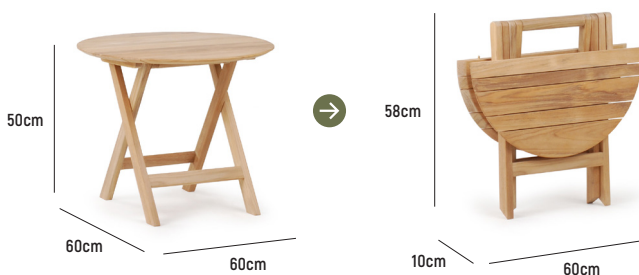

MORSE PICNIC TABLE

■ MORSE SQUARE PICNIC TABLE

- OPENED DIMENSION** : L 550mm x W 550mm x H 500mm
- FOLDED DIMENSION** : L 550mm x W 100mm x H 580mm
- MATERIAL** : A-Grade Teak
- ASSEMBLY** : Fully Assembled
- WARRANTY** : 5 Year Timber and Structural Warranty

■ MORSE ROUND PICNIC TABLE

- OPENED DIMENSION** : L 600mm x W 600mm x H 500mm
- FOLDED DIMENSION** : L 600mm x W 100mm x H 580mm
- MATERIAL** : A-Grade Teak
- ASSEMBLY** : Fully Assembled
- WARRANTY** : 5 Year Timber and Structural Warranty