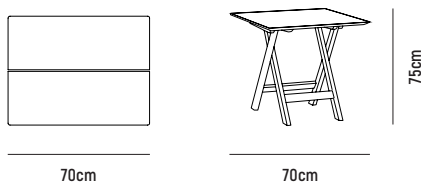

MORSE INDOOR FOLDING TABLE

■ MORSE ROUND INDOOR FOLDING TABLE DIA 70

OVERALL DIMENSION	: L 700mm x W 700mm x H 750mm
MATERIAL (Pictured)	: Solid American Oak in Clear Polyurethane Finish
ASSEMBLY	: Flat Packed
WARRANTY	: 5 Year Timber & Structural Warranty (excluding finish)

■ MORSE SQUARE INDOOR FOLDING TABLE 70X70

OVERALL DIMENSION	: L 700mm x W 700mm x H 750mm
MATERIAL (Pictured)	: Solid American Oak in Clear Polyurethane Finish
ASSEMBLY	: Flat Packed
WARRANTY	: 5 Year Timber & Structural Warranty (excluding finish)