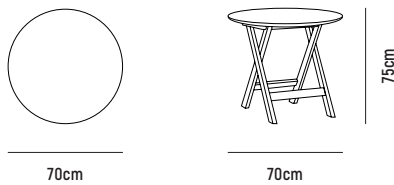

MORSE INDOOR FOLDING TABLE

■ MORSE ROUND INDOOR FOLDING TABLE DIA 70

OVERALL DIMENSION	: L 700mm x W 700mm x H 750mm
MATERIAL (Pictured)	: Solid American Oak in Clear Polyurethane Finish
ASSEMBLY	: Flat Packed
WARRANTY	: 5 Year Timber & Structural Warranty (excluding finish)

■ MORSE SQUARE INDOOR FOLDING TABLE 70X70

OVERALL DIMENSION	: L 700mm x W 700mm x H 750mm
MATERIAL (Pictured)	: Solid American Oak in Clear Polyurethane Finish
ASSEMBLY	: Flat Packed
WARRANTY	: 5 Year Timber & Structural Warranty (excluding finish)