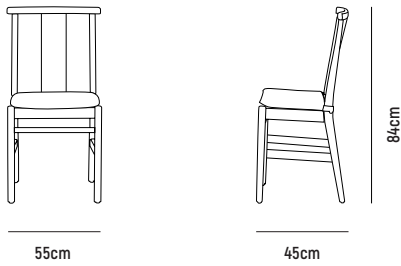

MIN  
CHAIR

■ MIN CHAIR

- OVERALL DIMESION** : W 550mm x D 450mm x H 840mm
- MATERIAL** : Solid American Oak in Clear  
(Pictured) Polyurethane Finish (frame). Batyline Sling (seat)
- ASSEMBLY** : Fully Assembled
- WARRANTY** : 2 Year Timber & Structural Warranty  
(excluding finish)