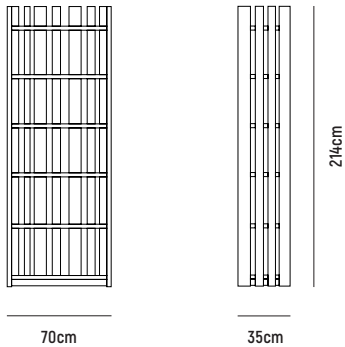

LINDEN BOOKCASE

LINDEN BOOKCASE 70

- OVERALL DIMENSION** : W 700mm x D 350mm x H 2,140mm
- MATERIAL** : Solid Teak with Amber Stain in Polyurethane Finish
(Pictured)
- ASSEMBLY** : Fully Assembled
- WARRANTY** : 3 Year Timber & Structural Warranty (excluding finish)

LINDEN BOOKCASE 80

- OVERALL DIMENSION** : W 800mm x D 350mm x H 2,140mm
- MATERIAL** : Solid Teak with Amber Stain in Polyurethane Finish
(Pictured)
- ASSEMBLY** : Fully Assembled
- WARRANTY** : 3 Year Timber & Structural Warranty (excluding finish)

LINDEN BOOKCASE

■ LINDEN BOOKCASE 90

OVERALL DIMENSION : W 900mm x D 350mm x H 2,140mm

MATERIAL : Solid Teak with Amber Stain in
(Pictured) Polyurethane Finish

ASSEMBLY : Fully Assembled

WARRANTY : 3 Year Timber & Structural Warranty
(excluding finish)