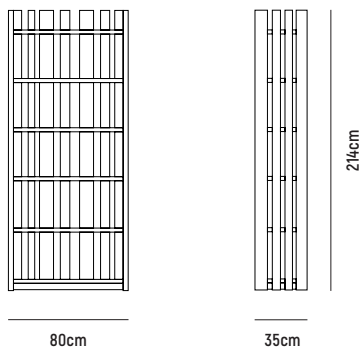

LINDEN BOOKCASE

LINDEN BOOKCASE 70

- OVERALL DIMENSION** : W 700mm x D 350mm x H 2,140mm
- MATERIAL** : Solid Teak with Amber Stain in Polyurethane Finish
(Pictured)
- ASSEMBLY** : Fully Assembled
- WARRANTY** : 3 Year Timber & Structural Warranty (excluding finish)

LINDEN BOOKCASE 80

- OVERALL DIMENSION** : W 800mm x D 350mm x H 2,140mm
- MATERIAL** : Solid Teak with Amber Stain in Polyurethane Finish
(Pictured)
- ASSEMBLY** : Fully Assembled
- WARRANTY** : 3 Year Timber & Structural Warranty (excluding finish)

LINDEN BOOKCASE

■ LINDEN BOOKCASE 90

OVERALL DIMENSION : W 900mm x D 350mm x H 2,140mm

MATERIAL : Solid Teak with Amber Stain in
(Pictured) Polyurethane Finish

ASSEMBLY : Fully Assembled

WARRANTY : 3 Year Timber & Structural Warranty
(excluding finish)