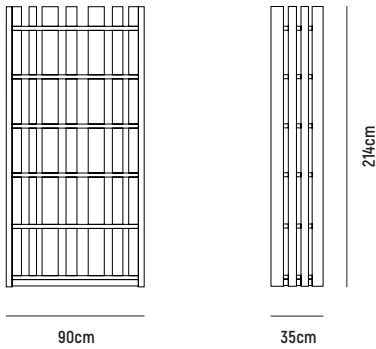

LINDEN BOOKCASE

LINDEN BOOKCASE 70

- OVERALL DIMENSION** : W 700mm x D 350mm x H 2,140mm
- MATERIAL** : Solid Teak with Amber Stain in Polyurethane Finish
(Pictured)
- ASSEMBLY** : Fully Assembled
- WARRANTY** : 3 Year Timber & Structural Warranty (excluding finish)

LINDEN BOOKCASE 80

- OVERALL DIMENSION** : W 800mm x D 350mm x H 2,140mm
- MATERIAL** : Solid Teak with Amber Stain in Polyurethane Finish
(Pictured)
- ASSEMBLY** : Fully Assembled
- WARRANTY** : 3 Year Timber & Structural Warranty (excluding finish)

LINDEN BOOKCASE

■ LINDEN BOOKCASE 90

OVERALL DIMENSION : W 900mm x D 350mm x H 2,140mm

MATERIAL : Solid Teak with Amber Stain in
(Pictured) Polyurethane Finish

ASSEMBLY : Fully Assembled

WARRANTY : 3 Year Timber & Structural Warranty
(excluding finish)