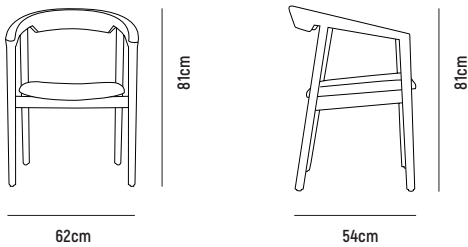

LEIF
CHAIR

LEIF CHAIR

- OVERALL DIMENSION** : W 620mm x D 540mm x H 810mm
- MATERIAL** (Pictured) : Solid American Oak in Clear Polyurethane Finish. Premium Fabrics.
- ASSEMBLY** : Fully Assembled
- WARRANTY** : 2 Year Timber & Structural Warranty (excluding finish)