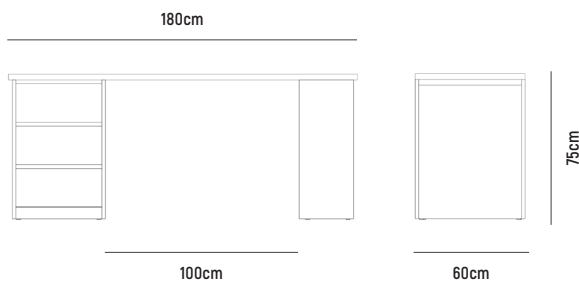

KARA STORAGE AND BOOKCASE DESK 180

■ KARA STORAGE AND BOOKCASE DESK 180

- OVERALL DIMENSION** : W 1,800mm x D 600mm x H 750mm
- MATERIAL** : American Oak Veneer on MDF in Clear Polyurethane Finish (body) and White Polyurethane Finished MDF (drawerfront)
- ASSEMBLY** : Flat Packed, Assembly to Other Component Required
- WARRANTY** : 3 Year Timber & Structural Warranty (excluding finish)

KARA STORAGE AND BOOKCASE DESK 180

■ KARA DESK TOP 180

- OVERALL DIMESION** : W 1,800mm x D 600mm x H 30mm
- MATERIAL** : American Oak Veneer on MDF in Clear Polyurethane Finish
- ASSEMBLY** : Flat Packed, Assembly to Other Component Required
- WARRANTY** : 3 Year Timber & Structural Warranty (excluding finish)

■ KARA BOOKCASE DESK BASE

- OVERALL DIMESION** : W 280mm x D 560mm x H 720mm
- MATERIAL** : American Oak Veneer on MDF in Clear Polyurethane Finish
- ASSEMBLY** : Fully Built-Up, Further Assembly Required to Other Component
- WARRANTY** : 3 Year Timber & Structural Warranty (excluding finish)

KARA STORAGE AND BOOKCASE DESK 180

48cm

56cm

72cm

■ KARA 3 DRAWER DESK BASE

- OVERALL DIMENSION** : W 480mm x D 560mm x H 720mm
- MATERIAL** : American Oak Veneer on MDF in Clear Polyurethane Finish (body) and White Polyurethane Finished MDF (drawerfront)
- ASSEMBLY** : Fully Built-Up, Further Assembly Required to Other Component
- WARRANTY** : 3 Year Timber & Structural Warranty (excluding finish)