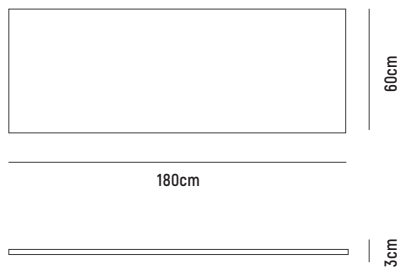

KARA STORAGE AND BOOKCASE DESK 180

■ KARA STORAGE AND BOOKCASE DESK 180

- OVERALL DIMENSION** : W 1,800mm x D 600mm x H 750mm
- MATERIAL** : American Oak Veneer on MDF in Clear Polyurethane Finish (body) and White Polyurethane Finished MDF (drawerfront)
- ASSEMBLY** : Flat Packed, Assembly to Other Component Required
- WARRANTY** : 3 Year Timber & Structural Warranty (excluding finish)

KARA STORAGE AND BOOKCASE DESK 180

■ KARA DESK TOP 180

- OVERALL DIMESION** : W 1,800mm x D 600mm x H 30mm
- MATERIAL** : American Oak Veneer on MDF in Clear Polyurethane Finish
- ASSEMBLY** : Flat Packed, Assembly to Other Component Required
- WARRANTY** : 3 Year Timber & Structural Warranty (excluding finish)

■ KARA BOOKCASE DESK BASE

- OVERALL DIMESION** : W 280mm x D 560mm x H 720mm
- MATERIAL** : American Oak Veneer on MDF in Clear Polyurethane Finish
- ASSEMBLY** : Fully Built-Up, Further Assembly Required to Other Component
- WARRANTY** : 3 Year Timber & Structural Warranty (excluding finish)

KARA STORAGE AND BOOKCASE DESK 180

48cm

56cm

72cm

■ KARA 3 DRAWER DESK BASE

- OVERALL DIMENSION** : W 480mm x D 560mm x H 720mm
- MATERIAL** : American Oak Veneer on MDF in Clear Polyurethane Finish (body) and White Polyurethane Finished MDF (drawerfront)
- ASSEMBLY** : Fully Built-Up, Further Assembly Required to Other Component
- WARRANTY** : 3 Year Timber & Structural Warranty (excluding finish)