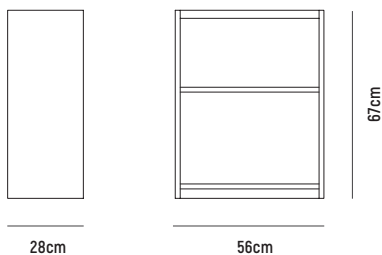

KARA STORAGE AND BOOKCASE DESK 180

■ KARA STORAGE AND BOOKCASE DESK 180

- OVERALL DIMENSION** : W 1,800mm x D 600mm x H 750mm
- MATERIAL** : American Oak Veneer on MDF in Clear Polyurethane Finish (body) and White Polyurethane Finished MDF (drawerfront)
- ASSEMBLY** : Flat Packed, Assembly to Other Component Required
- WARRANTY** : 3 Year Timber & Structural Warranty (excluding finish)

KARA STORAGE AND BOOKCASE DESK 180

■ KARA DESK TOP 180

- OVERALL DIMESION** : W 1,800mm x D 600mm x H 30mm
- MATERIAL** : American Oak Veneer on MDF in Clear Polyurethane Finish
- ASSEMBLY** : Flat Packed, Assembly to Other Component Required
- WARRANTY** : 3 Year Timber & Structural Warranty (excluding finish)

■ KARA BOOKCASE DESK BASE

- OVERALL DIMESION** : W 280mm x D 560mm x H 720mm
- MATERIAL** : American Oak Veneer on MDF in Clear Polyurethane Finish
- ASSEMBLY** : Fully Built-Up, Further Assembly Required to Other Component
- WARRANTY** : 3 Year Timber & Structural Warranty (excluding finish)

KARA STORAGE AND BOOKCASE DESK 180

48cm

56cm

72cm

■ KARA 3 DRAWER DESK BASE

- OVERALL DIMENSION** : W 480mm x D 560mm x H 720mm
- MATERIAL** : American Oak Veneer on MDF in Clear Polyurethane Finish (body) and White Polyurethane Finished MDF (drawerfront)
- ASSEMBLY** : Fully Built-Up, Further Assembly Required to Other Component
- WARRANTY** : 3 Year Timber & Structural Warranty (excluding finish)