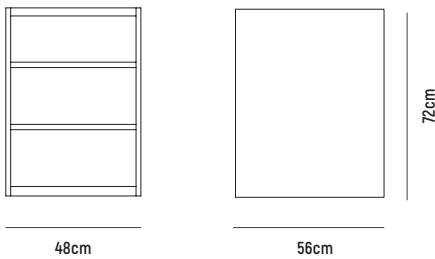

KARA STORAGE AND FILING DESK

■ KARA STORAGE AND FILING DESK 180

- OVERALL DIMENSION** : W 1,800mm x D 600mm x H 750mm
- MATERIAL** : American Oak Veneer on MDF in Clear Polyurethane Finish (body) and White Polyurethane Finished MDF (drawerfront)
- ASSEMBLY** : Flat Packed, Assembly to Other Component Required
- WARRANTY** : 3 Year Timber & Structural Warranty (excluding finish)

■ KARA STORAGE AND FILING DESK 200

- OVERALL DIMENSION** : W 2,000mm x D 600mm x H 720mm
- MATERIAL** : American Oak Veneer on MDF in Clear Polyurethane Finish (body) and White Polyurethane Finished MDF (drawerfront)
- ASSEMBLY** : Flat Packed, Assembly to Other Component Required
- WARRANTY** : 3 Year Timber & Structural Warranty (excluding finish)

KARA STORAGE AND FILING DESK

■ KARA DESK TOP

AVAILABLE IN : L 1,800mm x W 600mm
L 2,000mm x W 600mm

MATERIAL : American Oak Veneer on MDF in Clear Polyurethane Finish

ASSEMBLY : Flat Packed, Assembly to Other Component Required

ASSEMBLY : Fully Built-Up, Further Assembly Required to Other Component

WARRANTY : 3 Year Timber & Structural Warranty (excluding finish)

KARA STORAGE AND FILING DESK

■ KARA 3 DRAWER DESK BASE

- OVERALL DIMENSION** : W 480mm x D 560mm x H 720mm
- MATERIAL** : American Oak Veneer on MDF in Clear Polyurethane Finish (body) and White Polyurethane Finished MDF (drawerfront)
- ASSEMBLY** : Fully Built-Up, Further Assembly Required to Other Component
- WARRANTY** : 3 Year Timber & Structural Warranty (excluding finish)