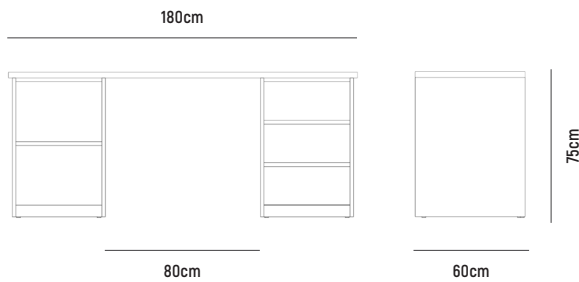

KARA STORAGE AND FILING DESK

■ KARA STORAGE AND FILING DESK 180

- OVERALL DIMENSION** : W 1,800mm x D 600mm x H 750mm
- MATERIAL** : American Oak Veneer on MDF in Clear Polyurethane Finish (body) and White Polyurethane Finished MDF (drawerfront)
- ASSEMBLY** : Flat Packed, Assembly to Other Component Required
- WARRANTY** : 3 Year Timber & Structural Warranty (excluding finish)

■ KARA STORAGE AND FILING DESK 200

- OVERALL DIMENSION** : W 2,000mm x D 600mm x H 720mm
- MATERIAL** : American Oak Veneer on MDF in Clear Polyurethane Finish (body) and White Polyurethane Finished MDF (drawerfront)
- ASSEMBLY** : Flat Packed, Assembly to Other Component Required
- WARRANTY** : 3 Year Timber & Structural Warranty (excluding finish)

KARA STORAGE AND FILING DESK

■ KARA DESK TOP

AVAILABLE IN : L 1,800mm x W 600mm
L 2,000mm x W 600mm

MATERIAL : American Oak Veneer on MDF in Clear Polyurethane Finish

ASSEMBLY : Flat Packed, Assembly to Other Component Required

WARRANTY : 3 Year Timber & Structural Warranty (excluding finish)

■ KARA 2 FILING DRAWER DESK BASE

OVERALL DIMENSION : W 480mm x D 560mm x H 720mm

MATERIAL : American Oak Veneer on MDF in Clear Polyurethane Finish (carcass) and White Polyurethane Finished MDF (drawer front)