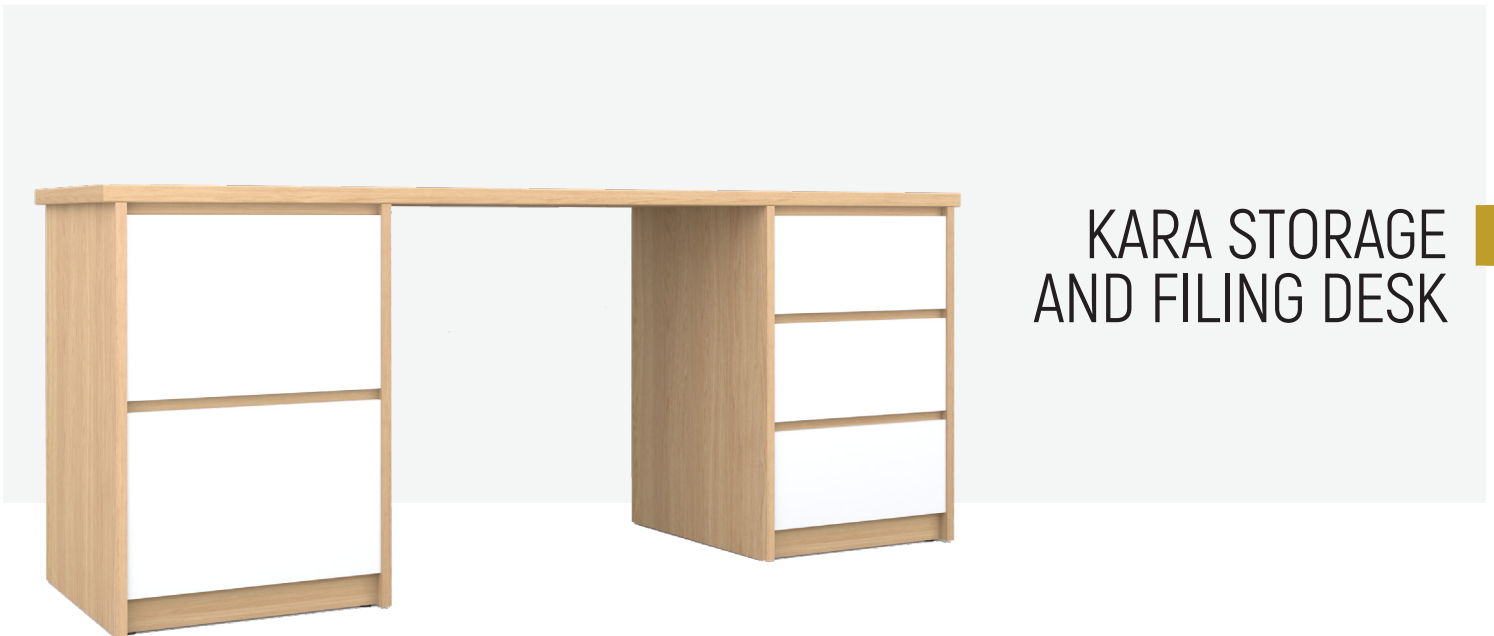

KARA STORAGE AND FILING DESK

■ KARA STORAGE AND FILING DESK 180

- OVERALL DIMENSION** : W 1,800mm x D 600mm x H 750mm
- MATERIAL** : American Oak Veneer on MDF in Clear Polyurethane Finish (body) and White Polyurethane Finished MDF (drawerfront)
- ASSEMBLY** : Flat Packed, Assembly to Other Component Required
- WARRANTY** : 3 Year Timber & Structural Warranty (excluding finish)

■ KARA STORAGE AND FILING DESK 200

- OVERALL DIMENSION** : W 2,000mm x D 600mm x H 720mm
- MATERIAL** : American Oak Veneer on MDF in Clear Polyurethane Finish (body) and White Polyurethane Finished MDF (drawerfront)
- ASSEMBLY** : Flat Packed, Assembly to Other Component Required
- WARRANTY** : 3 Year Timber & Structural Warranty (excluding finish)

WARRANTY : 3 Year Timber & Structural Warranty (excluding finish)

■ KARA 2 FILING DRAWER DESK BASE

OVERALL DIMENSION : W 480mm x D 560mm x H 720mm

MATERIAL : American Oak Veneer on MDF in Clear Polyurethane Finish (carcass) and White Polyurethane Finished MDF (drawer front)

ASSEMBLY : Fully Built-Up, Further Assembly Required to Other Component

WARRANTY : 3 Year Timber & Structural Warranty (excluding finish)

KARA STORAGE AND FILING DESK

■ KARA 3 DRAWER DESK BASE

- OVERALL DIMENSION** : W 480mm x D 560mm x H 720mm
- MATERIAL** : American Oak Veneer on MDF in Clear Polyurethane Finish (body) and White Polyurethane Finished MDF (drawerfront)
- ASSEMBLY** : Fully Built-Up, Further Assembly Required to Other Component
- WARRANTY** : 3 Year Timber & Structural Warranty (excluding finish)