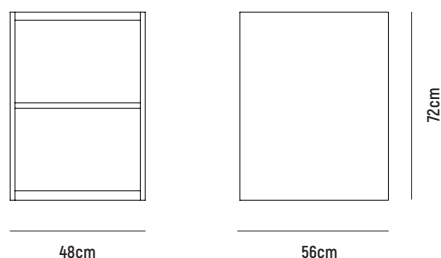

KARA STORAGE AND FILING DESK

■ KARA STORAGE AND FILING DESK 180

- OVERALL DIMENSION** : W 1,800mm x D 600mm x H 750mm
- MATERIAL** : American Oak Veneer on MDF in Clear Polyurethane Finish (body) and White Polyurethane Finished MDF (drawerfront)
- ASSEMBLY** : Flat Packed, Assembly to Other Component Required
- WARRANTY** : 3 Year Timber & Structural Warranty (excluding finish)

■ KARA STORAGE AND FILING DESK 200

- OVERALL DIMENSION** : W 2,000mm x D 600mm x H 720mm
- MATERIAL** : American Oak Veneer on MDF in Clear Polyurethane Finish (body) and White Polyurethane Finished MDF (drawerfront)
- ASSEMBLY** : Flat Packed, Assembly to Other Component Required
- WARRANTY** : 3 Year Timber & Structural Warranty (excluding finish)

KARA STORAGE AND FILING DESK

■ KARA DESK TOP

AVAILABLE IN : L 1,800mm x W 600mm
L 2,000mm x W 600mm

MATERIAL : American Oak Veneer on MDF in Clear Polyurethane Finish

ASSEMBLY : Flat Packed, Assembly to Other Component Required

WARRANTY : 3 Year Timber & Structural Warranty (excluding finish)

■ KARA 2 FILING DRAWER DESK BASE

OVERALL DIMENSION : W 480mm x D 560mm x H 720mm

MATERIAL : American Oak Veneer on MDF in Clear Polyurethane Finish (carcass) and White Polyurethane Finished MDF (drawer front)