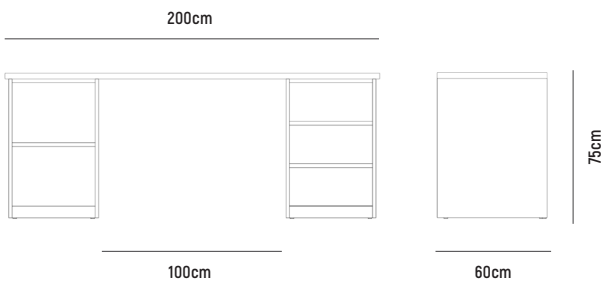

KARA STORAGE AND FILING DESK

■ KARA STORAGE AND FILING DESK 180

- OVERALL DIMENSION** : W 1,800mm x D 600mm x H 750mm
- MATERIAL** : American Oak Veneer on MDF in Clear Polyurethane Finish (body) and White Polyurethane Finished MDF (drawerfront)
- ASSEMBLY** : Flat Packed, Assembly to Other Component Required
- WARRANTY** : 3 Year Timber & Structural Warranty (excluding finish)

■ KARA STORAGE AND FILING DESK 200

- OVERALL DIMENSION** : W 2,000mm x D 600mm x H 720mm
- MATERIAL** : American Oak Veneer on MDF in Clear Polyurethane Finish (body) and White Polyurethane Finished MDF (drawerfront)
- ASSEMBLY** : Flat Packed, Assembly to Other Component Required
- WARRANTY** : 3 Year Timber & Structural Warranty (excluding finish)

KARA STORAGE AND FILING DESK

■ KARA DESK TOP

AVAILABLE IN : L 1,800mm x W 600mm
L 2,000mm x W 600mm

MATERIAL : American Oak Veneer on MDF in Clear Polyurethane Finish

ASSEMBLY : Flat Packed, Assembly to Other Component Required

WARRANTY : 3 Year Timber & Structural Warranty (excluding finish)

■ KARA 2 FILING DRAWER DESK BASE

OVERALL DIMENSION : W 480mm x D 560mm x H 720mm

MATERIAL : American Oak Veneer on MDF in Clear Polyurethane Finish (carcass) and White Polyurethane Finished MDF (drawer front)