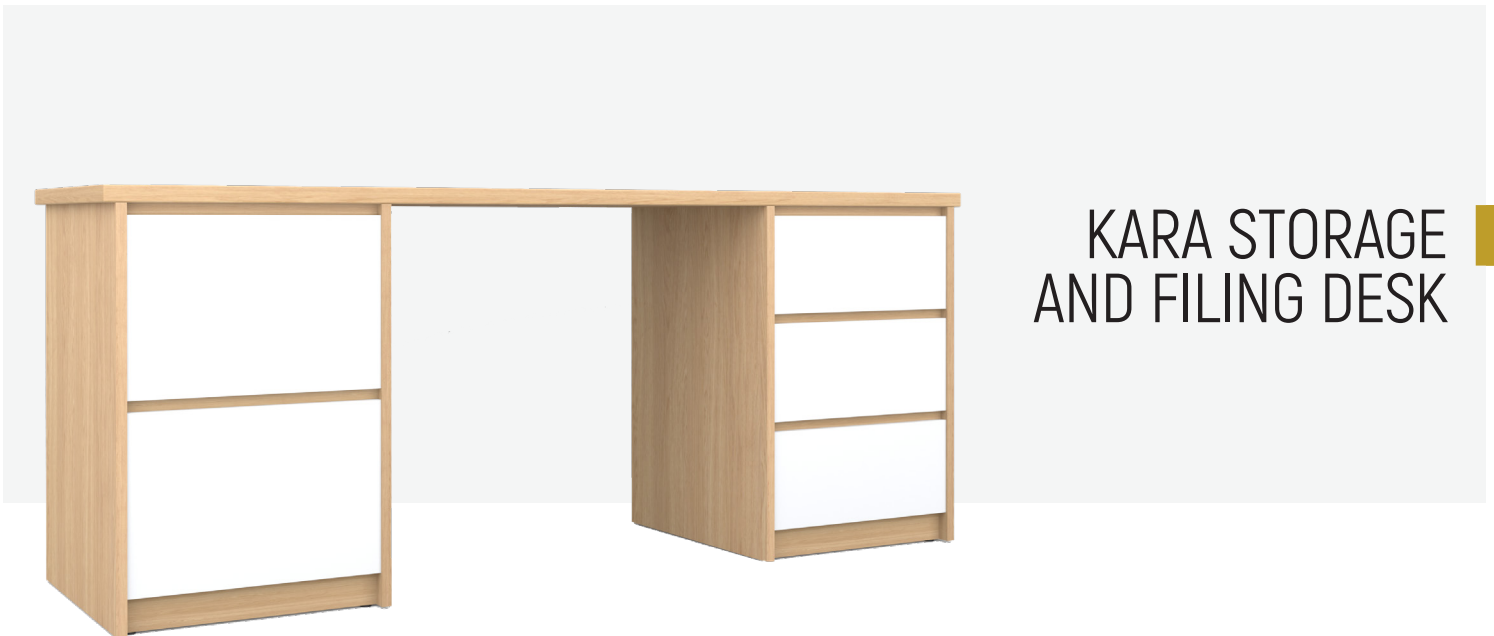

KARA STORAGE AND FILING DESK

■ KARA STORAGE AND FILING DESK 180

- OVERALL DIMENSION** : W 1,800mm x D 600mm x H 750mm
- MATERIAL** : American Oak Veneer on MDF in Clear Polyurethane Finish (body) and White Polyurethane Finished MDF (drawerfront)
- ASSEMBLY** : Flat Packed, Assembly to Other Component Required
- WARRANTY** : 3 Year Timber & Structural Warranty (excluding finish)

■ KARA STORAGE AND FILING DESK 200

- OVERALL DIMENSION** : W 2,000mm x D 600mm x H 720mm
- MATERIAL** : American Oak Veneer on MDF in Clear Polyurethane Finish (body) and White Polyurethane Finished MDF (drawerfront)
- ASSEMBLY** : Flat Packed, Assembly to Other Component Required
- WARRANTY** : 3 Year Timber & Structural Warranty (excluding finish)

KARA STORAGE AND FILING DESK

■ KARA DESK TOP

AVAILABLE IN : L 1,800mm x W 600mm
L 2,000mm x W 600mm

MATERIAL : American Oak Veneer on MDF in Clear Polyurethane Finish

ASSEMBLY : Flat Packed, Assembly to Other Component Required

WARRANTY : 3 Year Timber & Structural Warranty (excluding finish)

■ KARA 2 FILING DRAWER DESK BASE

OVERALL DIMENSION : W 480mm x D 560mm x H 720mm

MATERIAL : American Oak Veneer on MDF in Clear Polyurethane Finish (carcass) and White Polyurethane Finished MDF (drawer front)