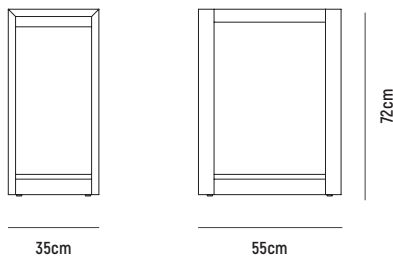

■ KARA CPU HOUSING DESK BASE

1. **OVERALL DIMESION** : W 350mm x D 550mm x H 720mm
   (usable space W 294mm x D 550mm x H 569mm)
2. **MATERIAL** : American Oak Veneer on MDF (shelving and desk top) and Solid American Oak (frame), All in Clear Polyurethane Finish
3. **ASSEMBLY** : Fully Built-Up, Further Assembly Required to Other Component
4. **WARRANTY** : 3 Year Timber & Structural Warranty (excluding finish)