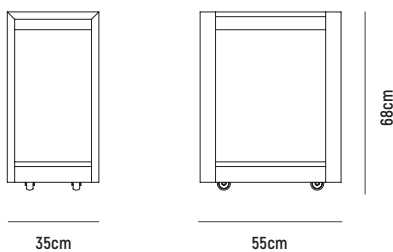

KARA MODULAR DESK

■ KARA MID DESK BASE BOOKSHELF

- OVERALL DIMENSION** : W 300mm x D 280mm x H 720mm
- MATERIAL** : American Oak Veneer on MDF in Clear Polyurethane Finish
- ASSEMBLY** : Fully Built-Up, Further Assembly Required to Other Component
- WARRANTY** : 3 Year Timber & Structural Warranty (excluding finish)

■ KARA MID DESK BASE CABINET

- OVERALL DIMENSION** : W 300mm x D 280mm x H 720mm
- MATERIAL** : American Oak Veneer on MDF in Clear Polyurethane Finish (body) and White Polyurethane Finished MDF (doorfront)
- ASSEMBLY** : Fully Built-Up, Further Assembly Required to Other Component
- WARRANTY** : 3 Year Timber & Structural Warranty (excluding finish)

KARA MODULAR DESK

■ KARA CPU HOUSING DESK BASE

- OVERALL DIMESION** : W 350mm x D 550mm x H 720mm
(usable space W 294mm x D 550mm x H 569mm)
- MATERIAL** : American Oak Veneer on MDF (shelving and desk top) and Solid American Oak (frame), All in Clear Polyurethane Finish
- ASSEMBLY** : Fully Built-Up, Further Assembly Required to Other Component
- WARRANTY** : 3 Year Timber & Structural Warranty (excluding finish)

■ KARA WHEELED CPU HOUSING

- OVERALL DIMESION** : W 350mm x D 550mm x H 680mm
(usable space W 294mm x D 550mm x H 504mm)
- MATERIAL** : American Oak Veneer on MDF (shelving and desk top) and Solid American Oak (frame), All in Clear Polyurethane Finish
- ASSEMBLY** : Fully Built-Up, Further Assembly Required to Other Component
- WARRANTY** : 3 Year Timber & Structural Warranty (excluding finish)