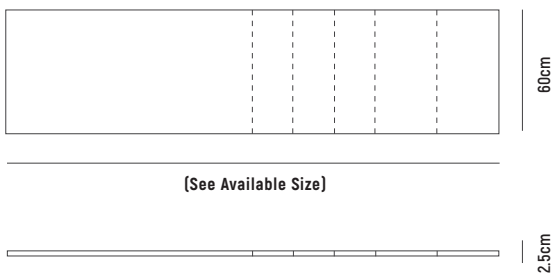

KARA MODULAR DESK

KARA DESK TOP

- AVAILABLE IN**
- : L 1,200mm x W 600mm
 - : L 1,400mm x W 600mm
 - : L 1,600mm x W 600mm
 - : L 1,800mm x W 600mm
 - : L 2,100mm x W 600mm
 - : L 2,400mm x W 600mm
 - : L 2,600mm x W 600mm
 - : L 2,800mm x W 600mm
 - : L 3,000mm x W 600mm

OVERALL DIMENSION : W 80mm x D 560mm x H 720mm

MATERIAL : Solid American Oak in Clear Polyurethane Finish

ASSEMBLY : Fully Built-Up, Further Assembly Required to Other Component

WARRANTY : 3 Year Timber & Structural Warranty (excluding finish)

KARA MODULAR DESK

■ KARA "O" FRAME DESK BASE

- OVERALL DIMENSION** : W 80mm x D 560mm x H 720mm
- MATERIAL** : Solid American Oak in Clear Polyurethane Finish
- ASSEMBLY** : Fully Built-Up, Further Assembly Required to Other Component
- WARRANTY** : 3 Year Timber & Structural Warranty (excluding finish)

■ KARA "X" FRAME DESK BASE

- OVERALL DIMENSION** : W 70mm x D 560mm x H 720mm
- MATERIAL** : Solid American Oak in Clear Polyurethane Finish
- ASSEMBLY** : Fully Built-Up, Further Assembly Required to Other Component
- WARRANTY** : 3 Year Timber & Structural Warranty (excluding finish)