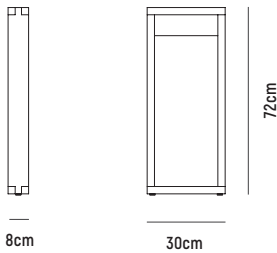

65cm

56cm

72cm

■ KARA PRINTER CABINET DESK BASE

- OVERALL DIMESION** : W 650mm x D 560mm x H 720mm
- MATERIAL** : American Oak Veneer on MDF in Clear Polyurethane Finish (body) and White Polyurethane Finished MDF (doorfront)
- ASSEMBLY** : Fully Built-Up, Further Assembly Required to Other Component
- WARRANTY** : 3 Year Timber & Structural Warranty (excluding finish)

■ KARA BOOKCASE DESK BASE

- OVERALL DIMENSION** : W 280mm x D 560mm x H 720mm
- MATERIAL** : American Oak Veneer on MDF in Clear Polyurethane Finish (body) and White Polyurethane Finished MDF (drawerfront)
- ASSEMBLY** : Fully Built-Up, Further Assembly Required to Other Component
- WARRANTY** : 3 Year Timber & Structural Warranty (excluding finish)

KARA MODULAR DESK

■ KARA "O" FRAME MID DESK BASE

- OVERALL DIMESION** : W 80mm x D 300mm x H 720mm
- MATERIAL** : Solid American Oak in Clear Polyurethane Finish
- ASSEMBLY** : Fully Built-Up, Further Assembly Required to Other Component
- WARRANTY** : 3 Year Timber & Structural Warranty (excluding finish)

■ KARA MID DESK BASE BOOKCASE

- OVERALL DIMESION** : W 300mm x D 280mm x H 720mm
- MATERIAL** : American Oak Veneer on MDF in Clear Polyurethane Finish
- ASSEMBLY** : Fully Built-Up, Further Assembly Required to Other Component
- WARRANTY** : 3 Year Timber & Structural Warranty (excluding finish)