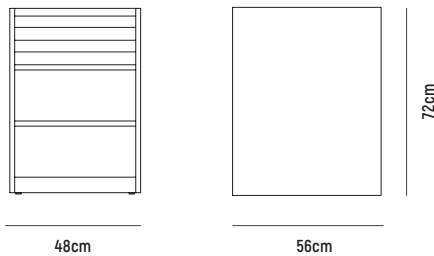

- **OVERALL DIMENSION** : W 480mm x D 560mm x H 720mm
- **MATERIAL** : American Oak Veneer on MDF in Clear Polyurethane Finish (body) and White Polyurethane Finished MDF (drawerfront)
- **ASSEMBLY** : Fully Built-Up, Further Assembly Required to Other Component
- **WARRANTY** : 3 Year Timber & Structural Warranty (excluding finish)