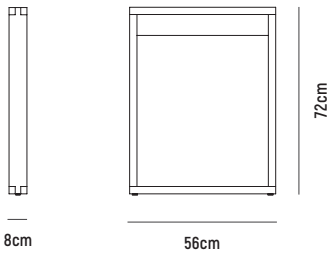

KARA MODULAR DESK

KARA DESK TOP

- AVAILABLE IN**
- : L 1,200mm x W 600mm
 - : L 1,400mm x W 600mm
 - : L 1,600mm x W 600mm
 - : L 1,800mm x W 600mm
 - : L 2,100mm x W 600mm
 - : L 2,400mm x W 600mm
 - : L 2,600mm x W 600mm
 - : L 2,800mm x W 600mm
 - : L 3,000mm x W 600mm

OVERALL DIMENSION : W 80mm x D 560mm x H 720mm

MATERIAL : Solid American Oak in Clear Polyurethane Finish

ASSEMBLY : Fully Built-Up, Further Assembly Required to Other Component

WARRANTY : 3 Year Timber & Structural Warranty (excluding finish)

KARA MODULAR DESK

■ KARA "O" FRAME DESK BASE

- OVERALL DIMENSION** : W 80mm x D 560mm x H 720mm
- MATERIAL** : Solid American Oak in Clear Polyurethane Finish
- ASSEMBLY** : Fully Built-Up, Further Assembly Required to Other Component
- WARRANTY** : 3 Year Timber & Structural Warranty (excluding finish)

■ KARA "X" FRAME DESK BASE

- OVERALL DIMENSION** : W 70mm x D 560mm x H 720mm
- MATERIAL** : Solid American Oak in Clear Polyurethane Finish
- ASSEMBLY** : Fully Built-Up, Further Assembly Required to Other Component
- WARRANTY** : 3 Year Timber & Structural Warranty (excluding finish)