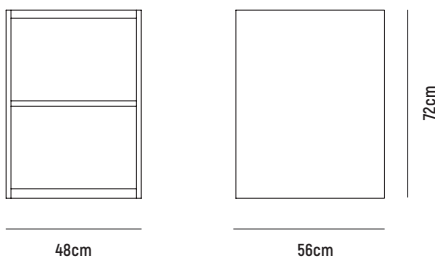

■ KARA 2 FILING DRAWER DESK BASE

- **OVERALL DIMESION** : W 480mm x D 560mm x H 720mm
- **MATERIAL** : American Oak Veneer on MDF in Clear Polyurethane Finish (carcass) and White Polyurethane Finished MDF (drawer front)
- **ASSEMBLY** : Fully Built-Up, Further Assembly Required to Other Component
- **WARRANTY** : 3 Year Timber & Structural Warranty (excluding finish)