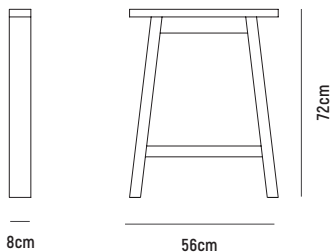

KARA MODULAR DESK

KARA DESK TOP

- AVAILABLE IN**
- : L 1,200mm x W 600mm
 - : L 1,400mm x W 600mm
 - : L 1,600mm x W 600mm
 - : L 1,800mm x W 600mm
 - : L 2,100mm x W 600mm
 - : L 2,400mm x W 600mm
 - : L 2,600mm x W 600mm
 - : L 2,800mm x W 600mm
 - : L 3,000mm x W 600mm

OVERALL DIMENSION : W 80mm x D 560mm x H 720mm

MATERIAL : Solid American Oak in Clear Polyurethane Finish

ASSEMBLY : Fully Built-Up, Further Assembly Required to Other Component

WARRANTY : 3 Year Timber & Structural Warranty (excluding finish)

KARA MODULAR DESK

■ KARA "O" FRAME DESK BASE

- OVERALL DIMENSION** : W 80mm x D 560mm x H 720mm
- MATERIAL** : Solid American Oak in Clear Polyurethane Finish
- ASSEMBLY** : Fully Built-Up, Further Assembly Required to Other Component
- WARRANTY** : 3 Year Timber & Structural Warranty (excluding finish)

■ KARA "X" FRAME DESK BASE

- OVERALL DIMENSION** : W 70mm x D 560mm x H 720mm
- MATERIAL** : Solid American Oak in Clear Polyurethane Finish
- ASSEMBLY** : Fully Built-Up, Further Assembly Required to Other Component
- WARRANTY** : 3 Year Timber & Structural Warranty (excluding finish)