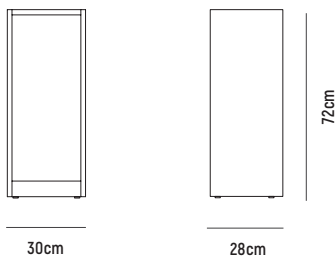

■ KARA BOOKCASE DESK BASE

- OVERALL DIMENSION** : W 280mm x D 560mm x H 720mm
- MATERIAL** : American Oak Veneer on MDF in Clear Polyurethane Finish (body) and White Polyurethane Finished MDF (drawerfront)
- ASSEMBLY** : Fully Built-Up, Further Assembly Required to Other Component
- WARRANTY** : 3 Year Timber & Structural Warranty (excluding finish)

KARA MODULAR DESK

■ KARA "O" FRAME MID DESK BASE

- OVERALL DIMESION** : W 80mm x D 300mm x H 720mm
- MATERIAL** : Solid American Oak in Clear Polyurethane Finish
- ASSEMBLY** : Fully Built-Up, Further Assembly Required to Other Component
- WARRANTY** : 3 Year Timber & Structural Warranty (excluding finish)

■ KARA MID DESK BASE BOOKCASE

- OVERALL DIMESION** : W 300mm x D 280mm x H 720mm
- MATERIAL** : American Oak Veneer on MDF in Clear Polyurethane Finish
- ASSEMBLY** : Fully Built-Up, Further Assembly Required to Other Component
- WARRANTY** : 3 Year Timber & Structural Warranty (excluding finish)

KARA MODULAR DESK

■ KARA MID DESK BASE BOOKSHELF

- OVERALL DIMENSION** : W 300mm x D 280mm x H 720mm
- MATERIAL** : American Oak Veneer on MDF in Clear Polyurethane Finish
- ASSEMBLY** : Fully Built-Up, Further Assembly Required to Other Component
- WARRANTY** : 3 Year Timber & Structural Warranty (excluding finish)