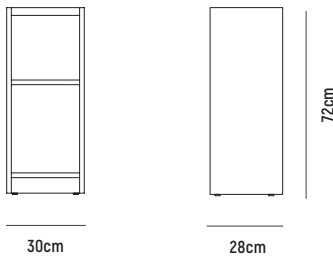

65cm

56cm

72cm

■ KARA PRINTER CABINET DESK BASE

- OVERALL DIMESION** : W 650mm x D 560mm x H 720mm
- MATERIAL** : American Oak Veneer on MDF in Clear Polyurethane Finish (body) and White Polyurethane Finished MDF (doorfront)
- ASSEMBLY** : Fully Built-Up, Further Assembly Required to Other Component
- WARRANTY** : 3 Year Timber & Structural Warranty (excluding finish)

■ KARA BOOKCASE DESK BASE

- OVERALL DIMENSION** : W 280mm x D 560mm x H 720mm
- MATERIAL** : American Oak Veneer on MDF in Clear Polyurethane Finish (body) and White Polyurethane Finished MDF (drawerfront)
- ASSEMBLY** : Fully Built-Up, Further Assembly Required to Other Component
- WARRANTY** : 3 Year Timber & Structural Warranty (excluding finish)

KARA MODULAR DESK

■ KARA "O" FRAME MID DESK BASE

- OVERALL DIMESION** : W 80mm x D 300mm x H 720mm
- MATERIAL** : Solid American Oak in Clear Polyurethane Finish
- ASSEMBLY** : Fully Built-Up, Further Assembly Required to Other Component
- WARRANTY** : 3 Year Timber & Structural Warranty (excluding finish)

■ KARA MID DESK BASE BOOKCASE

- OVERALL DIMESION** : W 300mm x D 280mm x H 720mm
- MATERIAL** : American Oak Veneer on MDF in Clear Polyurethane Finish
- ASSEMBLY** : Fully Built-Up, Further Assembly Required to Other Component
- WARRANTY** : 3 Year Timber & Structural Warranty (excluding finish)