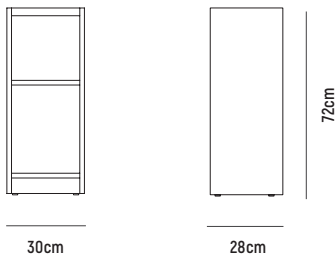

■ KARA MID DESK BASE BOOKSHELF

- **OVERALL DIMENSION** : W 300mm x D 280mm x H 720mm
- **MATERIAL** : American Oak Veneer on MDF in Clear Polyurethane Finish
- **ASSEMBLY** : Fully Built-Up, Further Assembly Required to Other Component
- **WARRANTY** : 3 Year Timber & Structural Warranty (excluding finish)