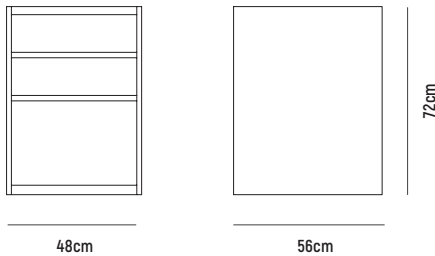

KARA MODULAR DESK

KARA DESK TOP

- AVAILABLE IN**
- : L 1,200mm x W 600mm
 - : L 1,400mm x W 600mm
 - : L 1,600mm x W 600mm
 - : L 1,800mm x W 600mm
 - : L 2,100mm x W 600mm
 - : L 2,400mm x W 600mm
 - : L 2,600mm x W 600mm
 - : L 2,800mm x W 600mm
 - : L 3,000mm x W 600mm

KARA MODULAR DESK

■ KARA "O" FRAME DESK BASE

- OVERALL DIMENSION** : W 80mm x D 560mm x H 720mm
- MATERIAL** : Solid American Oak in Clear Polyurethane Finish
- ASSEMBLY** : Fully Built-Up, Further Assembly Required to Other Component
- WARRANTY** : 3 Year Timber & Structural Warranty (excluding finish)

■ KARA "X" FRAME DESK BASE

- OVERALL DIMENSION** : W 70mm x D 560mm x H 720mm
- MATERIAL** : Solid American Oak in Clear Polyurethane Finish
- ASSEMBLY** : Fully Built-Up, Further Assembly Required to Other Component
- WARRANTY** : 3 Year Timber & Structural Warranty (excluding finish)

KARA MODULAR DESK

■ KARA 2 DRAWER AND 1 FILING DRAWER DESK BASE

- OVERALL DIMESION** : W 480mm x D 560mm x H 720mm
- MATERIAL** : American Oak Veneer on MDF in Clear Polyurethane Finish (carcass) and White Polyurethane Finished MDF (drawer front)
- ASSEMBLY** : Fully Built-Up, Further Assembly Required to Other Component
- WARRANTY** : 3 Year Timber & Structural Warranty (excluding finish)