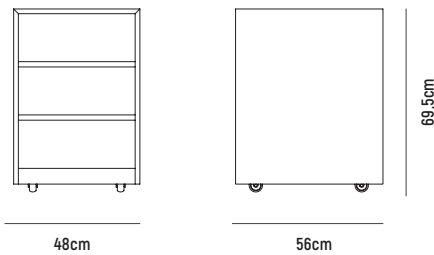

■ KARA 3 DRAWER DESK BASE

1. **OVERALL DIMENSION** : W 480mm x D 560mm x H 695mm
2. **MATERIAL** : American Oak Veneer on MDF in Clear Polyurethane Finish (body) and White Polyurethane Finished MDF (drawerfront)
3. **ASSEMBLY** : Fully Built-Up, Further Assembly Required to Other Component
4. **WARRANTY** : 3 Year Timber & Structural Warranty (excluding finish)