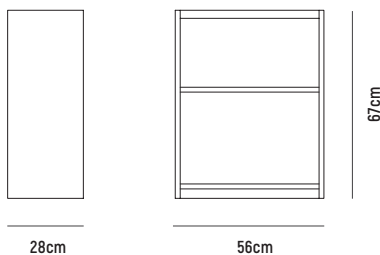

■ KARA "X" FRAME DESK BASE

- OVERALL DIMENSION** : W 70mm x D 560mm x H 720mm
- MATERIAL** : Solid American Oak in Clear Polyurethane Finish
- ASSEMBLY** : Fully Built-Up, Further Assembly Required to Other Component
- WARRANTY** : 3 Year Timber & Structural Warranty (excluding finish)

KARA MODULAR DESK

48cm

56cm

72cm

■ KARA 3 DRAWER DESK BASE

- OVERALL DIMESION** : W 480mm x D 560mm x H 720mm
- MATERIAL** : American Oak Veneer on MDF in Clear Polyurethane Finish (body) and White Polyurethane Finished MDF (drawerfront)
- ASSEMBLY** : Fully Built-Up, Further Assembly Required to Other Component
- WARRANTY** : 3 Year Timber & Structural Warranty (excluding finish)

65cm

56cm

72cm

■ KARA PRINTER CABINET DESK BASE

- OVERALL DIMESION** : W 650mm x D 560mm x H 720mm
- MATERIAL** : American Oak Veneer on MDF in Clear Polyurethane Finish (body) and White Polyurethane Finished MDF (doorfront)
- ASSEMBLY** : Fully Built-Up, Further Assembly Required to Other Component
- WARRANTY** : 3 Year Timber & Structural Warranty (excluding finish)

■ KARA BOOKCASE DESK BASE

- OVERALL DIMENSION** : W 280mm x D 560mm x H 720mm
- MATERIAL** : American Oak Veneer on MDF in Clear Polyurethane Finish (body) and White Polyurethane Finished MDF (drawerfront)
- ASSEMBLY** : Fully Built-Up, Further Assembly Required to Other Component
- WARRANTY** : 3 Year Timber & Structural Warranty (excluding finish)