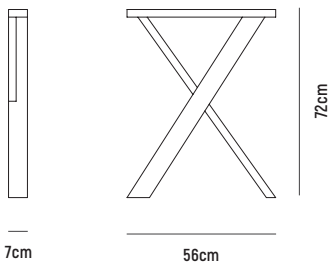

KARA MODULAR DESK

KARA DESK TOP

- AVAILABLE IN**
- : L 1,200mm x W 600mm
 - : L 1,400mm x W 600mm
 - : L 1,600mm x W 600mm
 - : L 1,800mm x W 600mm
 - : L 2,100mm x W 600mm
 - : L 2,400mm x W 600mm
 - : L 2,600mm x W 600mm
 - : L 2,800mm x W 600mm
 - : L 3,000mm x W 600mm

OVERALL DIMENSION : W 80mm x D 560mm x H 720mm

MATERIAL : Solid American Oak in Clear Polyurethane Finish

ASSEMBLY : Fully Built-Up, Further Assembly Required to Other Component

WARRANTY : 3 Year Timber & Structural Warranty (excluding finish)

KARA MODULAR DESK

■ KARA "O" FRAME DESK BASE

- OVERALL DIMENSION** : W 80mm x D 560mm x H 720mm
- MATERIAL** : Solid American Oak in Clear Polyurethane Finish
- ASSEMBLY** : Fully Built-Up, Further Assembly Required to Other Component
- WARRANTY** : 3 Year Timber & Structural Warranty (excluding finish)

■ KARA "X" FRAME DESK BASE

- OVERALL DIMENSION** : W 70mm x D 560mm x H 720mm
- MATERIAL** : Solid American Oak in Clear Polyurethane Finish
- ASSEMBLY** : Fully Built-Up, Further Assembly Required to Other Component
- WARRANTY** : 3 Year Timber & Structural Warranty (excluding finish)