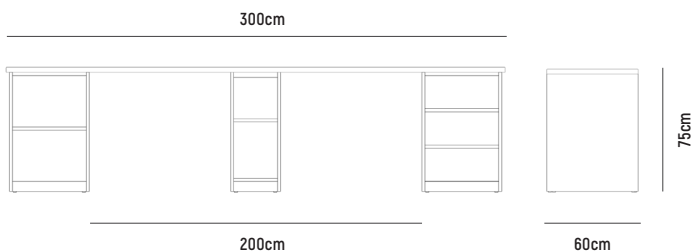

KARA LONG STORAGE AND FILING DESK

■ KARA LONG STORAGE AND FILING DESK 300 WITH MID LEG

- OVERALL DIMENSION** : W 3,000mm x D 600mm x H 750mm
- MATERIAL** : American Walnut Veneer on MDF in Clear Polyurethane Finish (body) and Graphite Polyurethane Finished MDF (drawerfront)
- ASSEMBLY** : Flat Packed, Assembly to Other Component Required
- WARRANTY** : 3 Year Timber & Structural Warranty (excluding finish)

■ KARA LONG STORAGE AND FILING DESK 300 WITH MID BOOKSELF

- OVERALL DIMENSION** : W 3,000mm x D 600mm x H 750mm
- MATERIAL** : American Walnut Veneer on MDF in Clear Polyurethane Finish (body) and Graphite Polyurethane Finished MDF (drawerfront)
- ASSEMBLY** : Flat Packed, Assembly to Other Component Required
- WARRANTY** : 3 Year Timber & Structural Warranty (excluding finish)

KARA LONG STORAGE AND FILING DESK

■ KARA LONG STORAGE AND FILING DESK 300 WITH A FRAME LEG

- OVERALL DIMESION** : W 3,000mm x D 600mm x H 750mm
- MATERIAL** : American Walnut Veneer on MDF in Clear Polyurethane Finish (body) and Graphite Polyurethane Finished MDF (drawerfront)
- ASSEMBLY** : Flat Packed, Assembly to Other Component Required
- WARRANTY** : 3 Year Timber & Structural Warranty (excluding finish)

KARA LONG STORAGE AND FILING DESK

■ KARA DESK TOP 300

- OVERALL DIMESION** : W 3,000mm x D 600mm x H 30mm
- MATERIAL** : American Walnut Veneer on MDF in Clear Polyurethane Finish
- ASSEMBLY** : Flat Packed, Assembly to Other Component Required
- WARRANTY** : 3 Year Timber & Structural Warranty (excluding finish)