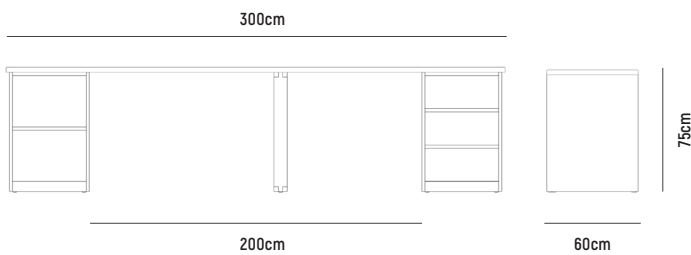

KARA LONG STORAGE AND FILING DESK

■ KARA LONG STORAGE AND FILING DESK 300 WITH MID LEG

- OVERALL DIMENSION** : W 3,000mm x D 600mm x H 750mm
- MATERIAL** : American Walnut Veneer on MDF in Clear Polyurethane Finish (body) and Graphite Polyurethane Finished MDF (drawerfront)
- ASSEMBLY** : Flat Packed, Assembly to Other Component Required
- WARRANTY** : 3 Year Timber & Structural Warranty (excluding finish)

■ KARA LONG STORAGE AND FILING DESK 300 WITH MID BOOKSELF

- OVERALL DIMENSION** : W 3,000mm x D 600mm x H 750mm
- MATERIAL** : American Walnut Veneer on MDF in Clear Polyurethane Finish (body) and Graphite Polyurethane Finished MDF (drawerfront)
- ASSEMBLY** : Flat Packed, Assembly to Other Component Required
- WARRANTY** : 3 Year Timber & Structural Warranty (excluding finish)

KARA LONG STORAGE AND FILING DESK

■ KARA LONG STORAGE AND FILING DESK 300 WITH A FRAME LEG

- OVERALL DIMESION** : W 3,000mm x D 600mm x H 750mm
- MATERIAL** : American Walnut Veneer on MDF in Clear Polyurethane Finish (body) and Graphite Polyurethane Finished MDF (drawerfront)
- ASSEMBLY** : Flat Packed, Assembly to Other Component Required
- WARRANTY** : 3 Year Timber & Structural Warranty (excluding finish)

KARA LONG STORAGE AND FILING DESK

■ KARA DESK TOP 300

- OVERALL DIMESION** : W 3,000mm x D 600mm x H 30mm
- MATERIAL** : American Walnut Veneer on MDF in Clear Polyurethane Finish
- ASSEMBLY** : Flat Packed, Assembly to Other Component Required
- WARRANTY** : 3 Year Timber & Structural Warranty (excluding finish)