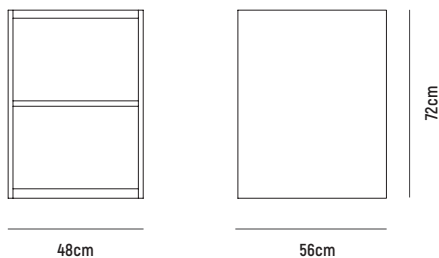

KARA LONG STORAGE AND FILING DESK

■ KARA LONG STORAGE AND FILING DESK 300 WITH MID LEG

- OVERALL DIMENSION** : W 3,000mm x D 600mm x H 750mm
- MATERIAL** : American Walnut Veneer on MDF in Clear Polyurethane Finish (body) and Graphite Polyurethane Finished MDF (drawerfront)
- ASSEMBLY** : Flat Packed, Assembly to Other Component Required
- WARRANTY** : 3 Year Timber & Structural Warranty (excluding finish)

■ KARA LONG STORAGE AND FILING DESK 300 WITH MID BOOKSELF

- OVERALL DIMENSION** : W 3,000mm x D 600mm x H 750mm
- MATERIAL** : American Walnut Veneer on MDF in Clear Polyurethane Finish (body) and Graphite Polyurethane Finished MDF (drawerfront)
- ASSEMBLY** : Flat Packed, Assembly to Other Component Required
- WARRANTY** : 3 Year Timber & Structural Warranty (excluding finish)

KARA LONG STORAGE AND FILING DESK

■ KARA LONG STORAGE AND FILING DESK 300 WITH A FRAME LEG

- OVERALL DIMESION** : W 3,000mm x D 600mm x H 750mm
- MATERIAL** : American Walnut Veneer on MDF in Clear Polyurethane Finish (body) and Graphite Polyurethane Finished MDF (drawerfront)
- ASSEMBLY** : Flat Packed, Assembly to Other Component Required
- WARRANTY** : 3 Year Timber & Structural Warranty (excluding finish)

KARA LONG STORAGE AND FILING DESK

■ KARA DESK TOP 300

- OVERALL DIMESION** : W 3,000mm x D 600mm x H 30mm
- MATERIAL** : American Walnut Veneer on MDF in Clear Polyurethane Finish
- ASSEMBLY** : Flat Packed, Assembly to Other Component Required
- WARRANTY** : 3 Year Timber & Structural Warranty (excluding finish)