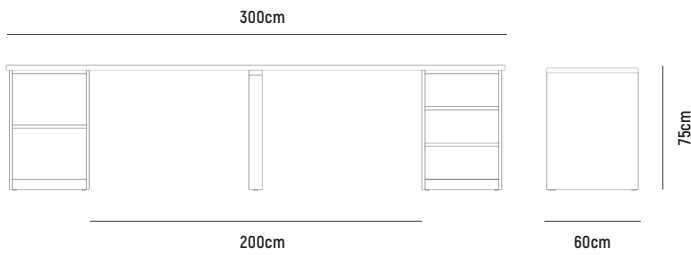

KARA LONG STORAGE AND FILING DESK

■ KARA LONG STORAGE AND FILING DESK 300 WITH MID LEG

- OVERALL DIMENSION** : W 3,000mm x D 600mm x H 750mm
- MATERIAL** : American Walnut Veneer on MDF in Clear Polyurethane Finish (body) and Graphite Polyurethane Finished MDF (drawerfront)
- ASSEMBLY** : Flat Packed, Assembly to Other Component Required
- WARRANTY** : 3 Year Timber & Structural Warranty (excluding finish)

■ KARA LONG STORAGE AND FILING DESK 300 WITH MID BOOKSELF

- OVERALL DIMENSION** : W 3,000mm x D 600mm x H 750mm
- MATERIAL** : American Walnut Veneer on MDF in Clear Polyurethane Finish (body) and Graphite Polyurethane Finished MDF (drawerfront)
- ASSEMBLY** : Flat Packed, Assembly to Other Component Required
- WARRANTY** : 3 Year Timber & Structural Warranty (excluding finish)

KARA LONG STORAGE AND FILING DESK

■ KARA LONG STORAGE AND FILING DESK 300 WITH A FRAME LEG

- OVERALL DIMESION** : W 3,000mm x D 600mm x H 750mm
- MATERIAL** : American Walnut Veneer on MDF in Clear Polyurethane Finish (body) and Graphite Polyurethane Finished MDF (drawerfront)
- ASSEMBLY** : Flat Packed, Assembly to Other Component Required
- WARRANTY** : 3 Year Timber & Structural Warranty (excluding finish)

KARA LONG STORAGE AND FILING DESK

■ KARA DESK TOP 300

- OVERALL DIMESION** : W 3,000mm x D 600mm x H 30mm
- MATERIAL** : American Walnut Veneer on MDF in Clear Polyurethane Finish
- ASSEMBLY** : Flat Packed, Assembly to Other Component Required
- WARRANTY** : 3 Year Timber & Structural Warranty (excluding finish)