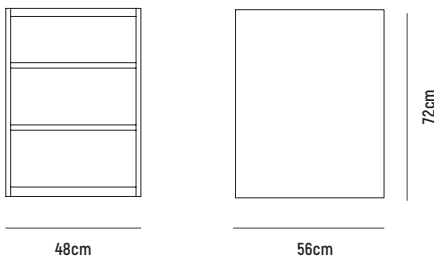

KARA LONG STORAGE AND FILING DESK

■ KARA LONG STORAGE AND FILING DESK 300 WITH A FRAME LEG

- OVERALL DIMESION** : W 3,000mm x D 600mm x H 750mm
- MATERIAL** : American Walnut Veneer on MDF in Clear Polyurethane Finish (body) and Graphite Polyurethane Finished MDF (drawerfront)
- ASSEMBLY** : Flat Packed, Assembly to Other Component Required
- WARRANTY** : 3 Year Timber & Structural Warranty (excluding finish)

KARA LONG STORAGE AND FILING DESK

■ KARA DESK TOP 300

- OVERALL DIMESION** : W 3,000mm x D 600mm x H 30mm
- MATERIAL** : American Walnut Veneer on MDF in Clear Polyurethane Finish
- ASSEMBLY** : Flat Packed, Assembly to Other Component Required
- WARRANTY** : 3 Year Timber & Structural Warranty (excluding finish)

■ KARA 2 FILING DRAWER DESK BASE

- OVERALL DIMESION** : W 480mm x D 560mm x H 720mm
- MATERIAL** : American Walnut Veneer on MDF in Clear Polyurethane Finish (carcass) and Graphite Polyurethane Finished MDF (drawerfront)
- ASSEMBLY** : Fully Built-Up, Further Assembly Required to Other Component
- WARRANTY** : 3 Year Timber & Structural Warranty (excluding finish)

KARA LONG STORAGE AND FILING DESK

■ KARA "O" FRAME MID DESK BASE

- OVERALL DIMENSION** : W 80mm x D 300mm x H 720mm
- MATERIAL** : Solid American Walnut in Clear Polyurethane Finish
- ASSEMBLY** : Fully Built-Up, Further Assembly Required to Other Component
- WARRANTY** : 3 Year Timber & Structural Warranty (excluding finish)