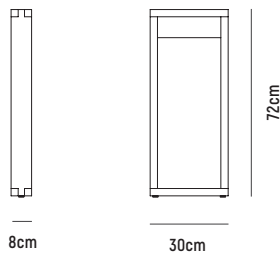

KARA LONG STORAGE AND FILING DESK

■ KARA LONG STORAGE AND FILING DESK 300 WITH A FRAME LEG

- OVERALL DIMESION** : W 3,000mm x D 600mm x H 750mm
- MATERIAL** : American Walnut Veneer on MDF in Clear Polyurethane Finish (body) and Graphite Polyurethane Finished MDF (drawerfront)
- ASSEMBLY** : Flat Packed, Assembly to Other Component Required
- WARRANTY** : 3 Year Timber & Structural Warranty (excluding finish)

KARA LONG STORAGE AND FILING DESK

■ KARA DESK TOP 300

- OVERALL DIMESION** : W 3,000mm x D 600mm x H 30mm
- MATERIAL** : American Walnut Veneer on MDF in Clear Polyurethane Finish
- ASSEMBLY** : Flat Packed, Assembly to Other Component Required
- WARRANTY** : 3 Year Timber & Structural Warranty (excluding finish)

■ KARA 2 FILING DRAWER DESK BASE

- OVERALL DIMESION** : W 480mm x D 560mm x H 720mm
- MATERIAL** : American Walnut Veneer on MDF in Clear Polyurethane Finish (carcass) and Graphite Polyurethane Finished MDF (drawerfront)
- ASSEMBLY** : Fully Built-Up, Further Assembly Required to Other Component
- WARRANTY** : 3 Year Timber & Structural Warranty (excluding finish)

KARA LONG STORAGE AND FILING DESK

■ KARA "O" FRAME MID DESK BASE

- OVERALL DIMENSION** : W 80mm x D 300mm x H 720mm
- MATERIAL** : Solid American Walnut in Clear Polyurethane Finish
- ASSEMBLY** : Fully Built-Up, Further Assembly Required to Other Component
- WARRANTY** : 3 Year Timber & Structural Warranty (excluding finish)