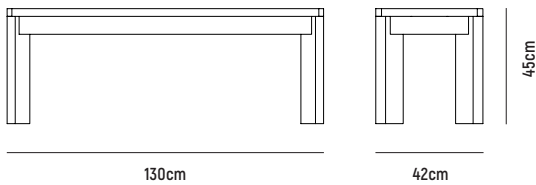

NIALL BACKLESS BENCH

■ NIALL BACKLESS BENCH 130

- OVERALL DIMESION** : L 1,300mm x W 420mm x H 450mm
- MATERIAL** : Solid American Oak in Clear Polyurethane Finish
(Pictured)
- ASSEMBLY** : Flat Packed, Assembly Required
- WARRANTY** : 3 Year Timber & Structural Warranty
(excluding finish)

■ NIALL BACKLESS BENCH 150

- OVERALL DIMESION** : L 1,500mm x W 420mm x H 450mm
- MATERIAL** : Solid American Oak in Clear Polyurethane Finish
(Pictured)
- ASSEMBLY** : Flat Packed, Assembly Required
- WARRANTY** : 3 Year Timber & Structural Warranty
(excluding finish)

■ NIALL BACKLESS BENCH 170

- OVERALL DIMESION** : L 1,700mm x W 420mm x H 450mm
- MATERIAL** : Solid American Oak in Clear Polyurethane Finish
(Pictured)
- ASSEMBLY** : Flat Packed, Assembly Required
- WARRANTY** : 3 Year Timber & Structural Warranty
(excluding finish)