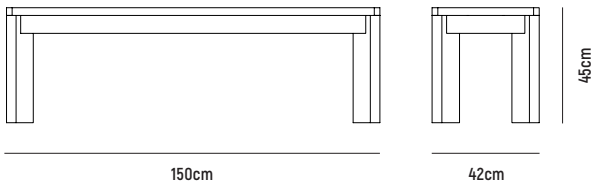

NIALL BACKLESS BENCH

■ NIALL BACKLESS BENCH 130

- OVERALL DIMESION** : L 1,300mm x W 420mm x H 450mm
- MATERIAL** : Solid American Oak in Clear Polyurethane Finish
(Pictured)
- ASSEMBLY** : Flat Packed, Assembly Required
- WARRANTY** : 3 Year Timber & Structural Warranty
(excluding finish)

■ NIALL BACKLESS BENCH 150

- OVERALL DIMESION** : L 1,500mm x W 420mm x H 450mm
- MATERIAL** : Solid American Oak in Clear Polyurethane Finish
(Pictured)
- ASSEMBLY** : Flat Packed, Assembly Required
- WARRANTY** : 3 Year Timber & Structural Warranty
(excluding finish)

■ NIALL BACKLESS BENCH 170

- OVERALL DIMESION** : L 1,700mm x W 420mm x H 450mm
- MATERIAL** : Solid American Oak in Clear Polyurethane Finish
(Pictured)
- ASSEMBLY** : Flat Packed, Assembly Required
- WARRANTY** : 3 Year Timber & Structural Warranty
(excluding finish)