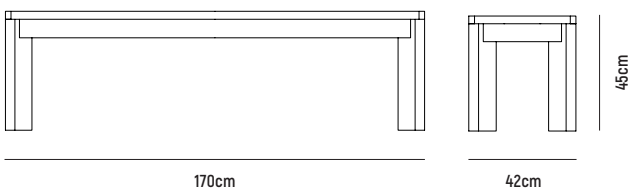

NIALL BACKLESS BENCH

■ NIALL BACKLESS BENCH 130

- OVERALL DIMESION** : L 1,300mm x W 420mm x H 450mm
- MATERIAL** : Solid American Oak in Clear Polyurethane Finish
(Pictured)
- ASSEMBLY** : Flat Packed, Assembly Required
- WARRANTY** : 3 Year Timber & Structural Warranty
(excluding finish)

■ NIALL BACKLESS BENCH 150

- OVERALL DIMESION** : L 1,500mm x W 420mm x H 450mm
- MATERIAL** : Solid American Oak in Clear Polyurethane Finish
(Pictured)
- ASSEMBLY** : Flat Packed, Assembly Required
- WARRANTY** : 3 Year Timber & Structural Warranty
(excluding finish)

■ NIALL BACKLESS BENCH 170

- OVERALL DIMESION** : L 1,700mm x W 420mm x H 450mm
- MATERIAL** : Solid American Oak in Clear Polyurethane Finish
(Pictured)
- ASSEMBLY** : Flat Packed, Assembly Required
- WARRANTY** : 3 Year Timber & Structural Warranty
(excluding finish)