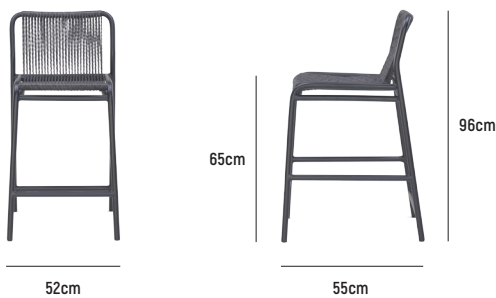

FYNN BAR CHAIR

AVAILABLE IN
THE FOLLOWING OPTIONS:

FYNN BAR CHAIR (PT1)

FYNN BAR CHAIR (PT3)

FYNN BAR CHAIR (PT4)

■ FYNN BAR CHAIR

- OVERALL DIMENSION** : W 520mm x D 550mm x H 960mm
- MATERIAL** : Handwoven Synthetic Rattan on Powder-Coated Aluminium Frame
- ASSEMBLY** : Fully Assembled
- WARRANTY** : 3 Year Warranty for Synthetic Rattan Weaving and Powder-Coated Aluminium Frame (excluding finish)