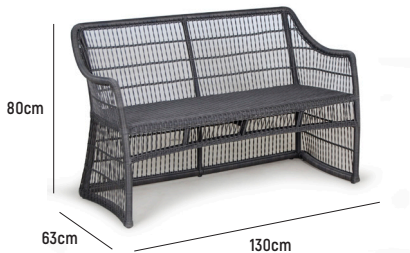

ELAN BENCH PR3

■ ELAN PR3 BENCH 2 SEATER

OVERALL DIMENSION : L 1,300mm x D 630mm x H 800mm
Seats 2, Paired with a 150cm Long Table

MATERIAL : Handwoven Synthetic Rattan on Aluminium Frame

ASSEMBLY : Fully Assembled

WARRANTY : 3 Year Timber and Structural Warranty

■ ELAN PR3 BENCH 3 SEATER

OVERALL DIMENSION : L 1,500mm x D 630mm x H 800mm
Seats 3, Paired with a 180cm Long Table

MATERIAL : Handwoven Synthetic Rattan on Aluminium Frame

ASSEMBLY : Fully Assembled

WARRANTY : 3 Year Timber and Structural Warranty

■ ELAN PR3 BENCH 4 SEATER

OVERALL DIMENSION : L 1,800mm x D 630mm x H 800mm
Seats 4, Paired with a 210cm Long Table

MATERIAL : Handwoven Synthetic Rattan on Aluminium Frame