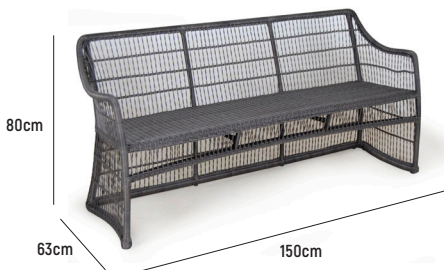

ELAN BENCH PR3

■ ELAN PR3 BENCH 2 SEATER

OVERALL DIMENSION : L 1,300mm x D 630mm x H 800mm
Seats 2, Paired with a 150cm Long Table

MATERIAL : Handwoven Synthetic Rattan on Aluminium Frame

ASSEMBLY : Fully Assembled

WARRANTY : 3 Year Timber and Structural Warranty

■ ELAN PR3 BENCH 3 SEATER

OVERALL DIMENSION : L 1,500mm x D 630mm x H 800mm
Seats 3, Paired with a 180cm Long Table

MATERIAL : Handwoven Synthetic Rattan on Aluminium Frame

ASSEMBLY : Fully Assembled

WARRANTY : 3 Year Timber and Structural Warranty

■ ELAN PR3 BENCH 4 SEATER

OVERALL DIMENSION : L 1,800mm x D 630mm x H 800mm
Seats 4, Paired with a 210cm Long Table

MATERIAL : Handwoven Synthetic Rattan on Aluminium Frame