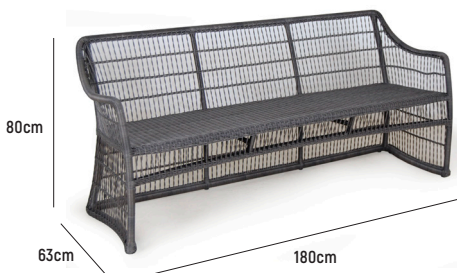

ELAN BENCH PR3

■ ELAN PR3 BENCH 2 SEATER

OVERALL DIMENSION : L 1,300mm x D 630mm x H 800mm
Seats 2, Paired with a 150cm Long Table

MATERIAL : Handwoven Synthetic Rattan on Aluminium Frame

ASSEMBLY : Fully Assembled

WARRANTY : 3 Year Timber and Structural Warranty

■ ELAN PR3 BENCH 3 SEATER

OVERALL DIMENSION : L 1,500mm x D 630mm x H 800mm
Seats 3, Paired with a 180cm Long Table

MATERIAL : Handwoven Synthetic Rattan on Aluminium Frame

ASSEMBLY : Fully Assembled

WARRANTY : 3 Year Timber and Structural Warranty

■ ELAN PR3 BENCH 4 SEATER

OVERALL DIMENSION : L 1,800mm x D 630mm x H 800mm
Seats 4, Paired with a 210cm Long Table

MATERIAL : Handwoven Synthetic Rattan on Aluminium Frame