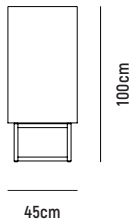

EERO BUFFET

■ EERO BUFFET 160

- OVERALL DIMENSION** : L 1,600mm x W 450mm x H 1,000mm
- MATERIAL** : Solid Teak with Stout Stain in Polyurethane Finish (Pictured) (body) and Powder-Coated Aluminium (leg)
- ASSEMBLY** : Fully Assembled
- WARRANTY** : 3 Year Timber & Structural Warranty (excluding finish)