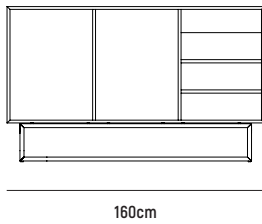

EERO BUFFET

■ EERO BUFFET 160

- OVERALL DIMENSION** : L 1,600mm x W 450mm x H 1,000mm
- MATERIAL** : Solid Teak with Stout Stain in Polyurethane Finish (Pictured) (body) and Powder-Coated Aluminium (leg)
- ASSEMBLY** : Fully Assembled
- WARRANTY** : 3 Year Timber & Structural Warranty (excluding finish)