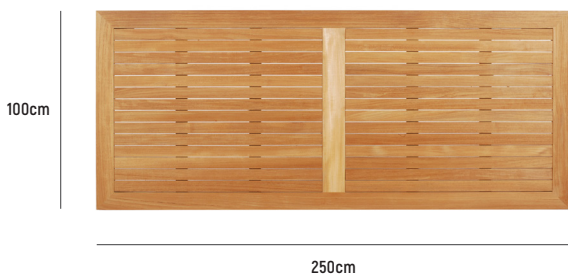

■ **DUKE TABLE 250X100**

- **DIMENSION** : L 2,500mm x W 1,000mm x H 750mm (seats 8)
- **MATERIAL** : A-Grade Teak and Stainless Steel (hardware)
- **ASSEMBLY** : Assembly Required
- **WARRANTY** : 5 Year Timber and Structural Warranty