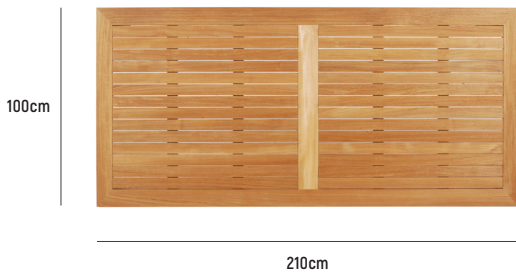

DUKE TABLE

160cm

■ DUKE TABLE 160X70

DIMENSION	: L 1,600mm x W 700mm x H 750mm (seats 4)
MATERIAL	: A-Grade Teak and Stainless Steel (hardware)
ASSEMBLY	: Assembly Required
WARRANTY	: 5 Year Timber and Structural Warranty

DUKE TABLE

■ DUKE TABLE 180X90

DIMENSION	: L 1,800mm x W 900mm x H 750mm (seats 6 comfortably)
MATERIAL	: A-Grade Teak and Stainless Steel (hardware)
ASSEMBLY	: Assembly Required
WARRANTY	: 5 Year Timber and Structural Warranty

■ DUKE TABLE 210X90

DIMENSION	: L 2,100mm x W 900mm x H 750mm (seats 8 comfortably)
MATERIAL	: A-Grade Teak and Stainless Steel (hardware)
ASSEMBLY	: Assembly Required
WARRANTY	: 5 Year Timber and Structural Warranty

**DUKE
TABLE**

■ **DUKE TABLE 210X100**

- DIMENSION** : L 2,100mm x W 1,000mm x H 750mm (seats 8)
- MATERIAL** : A-Grade Teak and Stainless Steel (hardware)
- ASSEMBLY** : Assembly Required
- WARRANTY** : 5 Year Timber and Structural Warranty