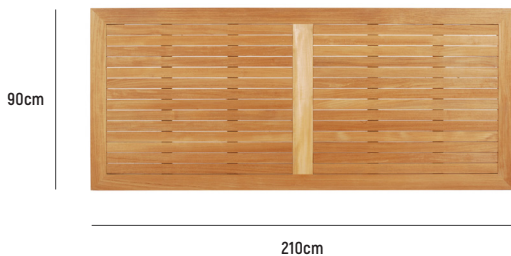

DUKE TABLE

160cm

■ DUKE TABLE 160X70

DIMENSION	: L 1,600mm x W 700mm x H 750mm (seats 4)
MATERIAL	: A-Grade Teak and Stainless Steel (hardware)
ASSEMBLY	: Assembly Required
WARRANTY	: 5 Year Timber and Structural Warranty

160cm

■ DUKE TABLE 160X90

DIMENSION	: L 1,600mm x W 900mm x H 750mm (seats 6)
MATERIAL	: A-Grade Teak and Stainless Steel (hardware)
ASSEMBLY	: Assembly Required
WARRANTY	: 5 Year Timber and Structural Warranty

DUKE TABLE

■ DUKE TABLE 180X90

DIMENSION	: L 1,800mm x W 900mm x H 750mm (seats 6 comfortably)
MATERIAL	: A-Grade Teak and Stainless Steel (hardware)
ASSEMBLY	: Assembly Required
WARRANTY	: 5 Year Timber and Structural Warranty

■ DUKE TABLE 210X90

DIMENSION	: L 2,100mm x W 900mm x H 750mm (seats 8 comfortably)
MATERIAL	: A-Grade Teak and Stainless Steel (hardware)
ASSEMBLY	: Assembly Required
WARRANTY	: 5 Year Timber and Structural Warranty