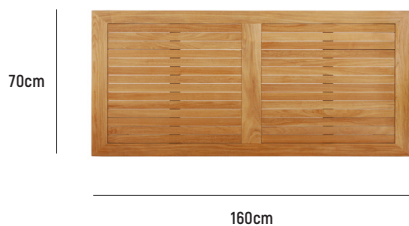

DUKE TABLE

160cm

■ DUKE TABLE 160X70

- DIMENSION** : L 1,600mm x W 700mm x H 750mm
(seats 4)
- MATERIAL** : A-Grade Teak and Stainless Steel (hardware)
- ASSEMBLY** : Assembly Required
- WARRANTY** : 5 Year Timber and Structural Warranty

160cm

■ DUKE TABLE 160X90

- DIMENSION** : L 1,600mm x W 900mm x H 750mm
(seats 6)
- MATERIAL** : A-Grade Teak and Stainless Steel (hardware)
- ASSEMBLY** : Assembly Required
- WARRANTY** : 5 Year Timber and Structural Warranty

DUKE TABLE

■ DUKE TABLE 180X90

DIMENSION	: L 1,800mm x W 900mm x H 750mm (seats 6 comfortably)
MATERIAL	: A-Grade Teak and Stainless Steel (hardware)
ASSEMBLY	: Assembly Required
WARRANTY	: 5 Year Timber and Structural Warranty

■ DUKE TABLE 210X90

DIMENSION	: L 2,100mm x W 900mm x H 750mm (seats 8 comfortably)
MATERIAL	: A-Grade Teak and Stainless Steel (hardware)
ASSEMBLY	: Assembly Required
WARRANTY	: 5 Year Timber and Structural Warranty