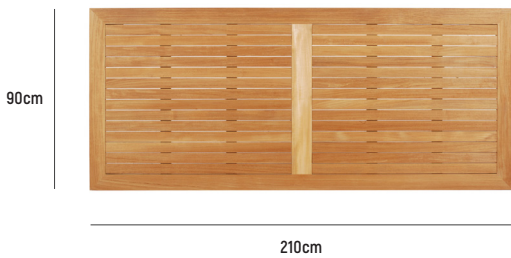

DUKE TABLE

160cm

■ DUKE TABLE 160X70

- DIMENSION** : L 1,600mm x W 700mm x H 750mm
(seats 4)
- MATERIAL** : A-Grade Teak and Stainless Steel (hardware)
- ASSEMBLY** : Assembly Required
- WARRANTY** : 5 Year Timber and Structural Warranty

160cm

■ DUKE TABLE 160X90

- DIMENSION** : L 1,600mm x W 900mm x H 750mm
(seats 6)
- MATERIAL** : A-Grade Teak and Stainless Steel (hardware)
- ASSEMBLY** : Assembly Required
- WARRANTY** : 5 Year Timber and Structural Warranty

DUKE TABLE

■ DUKE TABLE 180X90

DIMENSION	: L 1,800mm x W 900mm x H 750mm (seats 6 comfortably)
MATERIAL	: A-Grade Teak and Stainless Steel (hardware)
ASSEMBLY	: Assembly Required
WARRANTY	: 5 Year Timber and Structural Warranty

■ DUKE TABLE 210X90

DIMENSION	: L 2,100mm x W 900mm x H 750mm (seats 8 comfortably)
MATERIAL	: A-Grade Teak and Stainless Steel (hardware)
ASSEMBLY	: Assembly Required
WARRANTY	: 5 Year Timber and Structural Warranty