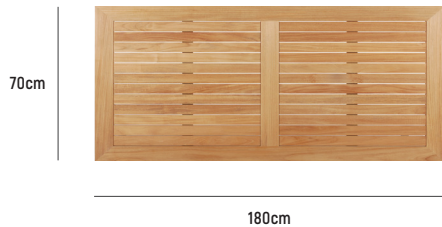

DUKE BAR TABLE

■ DUKE BAR TABLE 180X70X95

DIMENSION	: L1,800mm x W700mm x H950mm (seats 6)
MATERIAL	: A-Grade Teak and Stainless Steel (hardware)
ASSEMBLY	: Assembly Required
WARRANTY	: 5 Year Timber and Structural Warranty

■ DUKE BAR TABLE 210X70X95

DIMENSION	: L2,100mm x W700mm x H950mm (seats 8)
MATERIAL	: A-Grade Teak and Stainless Steel (hardware)
ASSEMBLY	: Assembly Required
WARRANTY	: 5 Year Timber and Structural Warranty