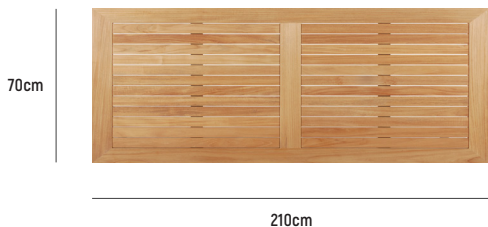

DUKE BAR TABLE

■ DUKE BAR TABLE 180X70X95

DIMENSION	: L1,800mm x W700mm x H950mm (seats 6)
MATERIAL	: A-Grade Teak and Stainless Steel (hardware)
ASSEMBLY	: Assembly Required
WARRANTY	: 5 Year Timber and Structural Warranty

■ DUKE BAR TABLE 210X70X95

DIMENSION	: L2,100mm x W700mm x H950mm (seats 8)
MATERIAL	: A-Grade Teak and Stainless Steel (hardware)
ASSEMBLY	: Assembly Required
WARRANTY	: 5 Year Timber and Structural Warranty