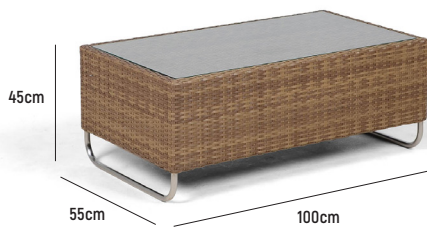

DALE COFFEE TABLE

■ DALE COFFEE TABLE 55X55

- OVERALL DIMENSION** : L 550mm x W 550mm x H 450mm
- MATERIAL** : Handwoven Synthetic Rattan on Aluminium Frame, 304-Grade Stainless Steel (leg) and Toughened Glass (tabletop)
- ASSEMBLY** : Fully Assembled
- WARRANTY** : 3 Year Warranty for Synthetic Rattan Weaving and Aluminium Frame (excluding glass tabletop)

■ DALE COFFEE TABLE 100X55

- OVERALL DIMENSION** : L 1,000mm x W 550mm x H 450mm
- MATERIAL** : Handwoven Synthetic Rattan on Aluminium Frame, 304-Grade Stainless Steel (leg) and Toughened Glass (tabletop)
- ASSEMBLY** : Fully Assembled
- WARRANTY** : 3 Year Warranty for Synthetic Rattan Weaving and Aluminium Frame (excluding glass tabletop)