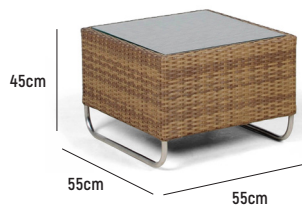

DALE COFFEE TABLE

■ DALE COFFEE TABLE 55X55

- OVERALL DIMENSION** : L 550mm x W 550mm x H 450mm
- MATERIAL** : Handwoven Synthetic Rattan on Aluminium Frame, 304-Grade Stainless Steel (leg) and Toughened Glass (tabletop)
- ASSEMBLY** : Fully Assembled
- WARRANTY** : 3 Year Warranty for Synthetic Rattan Weaving and Aluminium Frame (excluding glass tabletop)

■ DALE COFFEE TABLE 100X55

- OVERALL DIMENSION** : L 1,000mm x W 550mm x H 450mm
- MATERIAL** : Handwoven Synthetic Rattan on Aluminium Frame, 304-Grade Stainless Steel (leg) and Toughened Glass (tabletop)
- ASSEMBLY** : Fully Assembled
- WARRANTY** : 3 Year Warranty for Synthetic Rattan Weaving and Aluminium Frame (excluding glass tabletop)