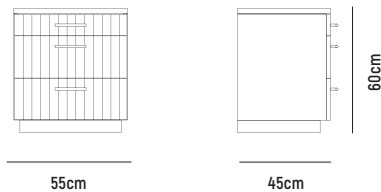

BOOKER
BESIDE

■ BOOKER 1 DRAWER BEDSIDE

OVERALL DIMENSION : W 550mm x D 450mm x H 600mm
MATERIAL (Pictured) : American Oak Veneer on MDF in Clear Polyurethane Finish (body) and White Open-Pore Polyurethane Finish (drawerfront)
ASSEMBLY : Fully Assembled
WARRANTY : 3 Year Timber & Structural Warranty (excluding finish)

■ BOOKER 3 DRAWER BEDSIDE

OVERALL DIMENSION : W 550mm x D 450mm x H 600mm
MATERIAL (Pictured) : American Oak Veneer on MDF in Clear Polyurethane Finish (body) and White Open-Pore Polyurethane Finish (drawerfront)
ASSEMBLY : Fully Assembled
WARRANTY : 3 Year Timber & Structural Warranty (excluding finish)