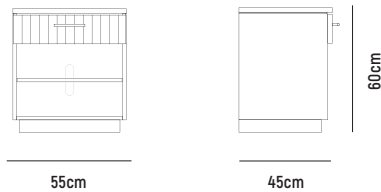

BOOKER
BESIDE

■ BOOKER 1 DRAWER BEDSIDE

OVERALL DIMENSION : W 550mm x D 450mm x H 600mm
MATERIAL (Pictured) : American Oak Veneer on MDF in Clear Polyurethane Finish (body) and White Open-Pore Polyurethane Finish (drawerfront)
ASSEMBLY : Fully Assembled
WARRANTY : 3 Year Timber & Structural Warranty (excluding finish)

■ BOOKER 3 DRAWER BEDSIDE

OVERALL DIMENSION : W 550mm x D 450mm x H 600mm
MATERIAL (Pictured) : American Oak Veneer on MDF in Clear Polyurethane Finish (body) and White Open-Pore Polyurethane Finish (drawerfront)
ASSEMBLY : Fully Assembled
WARRANTY : 3 Year Timber & Structural Warranty (excluding finish)