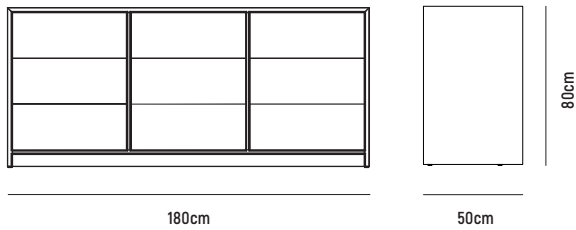

AXEL DRESSER

■ AXEL 6 DRAWER DRESSER 120

- OVERALL DIMENSION** : L 1,200mm x W 500mm x H 800mm
- MATERIAL** (Pictured) : American Oak Veneer on MDF in Clear Polyurethane Finish (body) and White Polyurethane Finished MDF (door and drawer front)
- ASSEMBLY** : Fully Assembled
- WARRANTY** : 3 Year Timber & Structural Warranty (excluding finish)

■ AXEL 6 DRAWER DRESSER 160

- OVERALL DIMENSION** : L 1,600mm x W 500mm x H 800mm
- MATERIAL** (Pictured) : American Oak Veneer on MDF in Clear Polyurethane Finish (body) and White Polyurethane Finished MDF (door and drawer front)
- ASSEMBLY** : Fully Assembled
- WARRANTY** : 3 Year Timber & Structural Warranty (excluding finish)

AXEL DRESSER

■ AXEL 9 DRAWER DRESSER 180

- OVERALL DIMENSION** : L 1,800mm x W 500mm x H 800mm
- MATERIAL** : American Oak Veneer on MDF
(Pictured) : in Clear Polyurethane Finish (body) and White Polyurethane Finished MDF (door and drawer front)
- ASSEMBLY** : Fully Assembled
- WARRANTY** : 3 Year Timber & Structural Warranty (excluding finish)