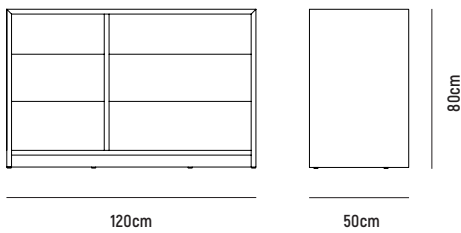

AXEL DRESSER

■ AXEL 6 DRAWER DRESSER 120

- OVERALL DIMENSION** : L 1,200mm x W 500mm x H 800mm
- MATERIAL** (Pictured) : American Oak Veneer on MDF in Clear Polyurethane Finish (body) and White Polyurethane Finished MDF (door and drawer front)
- ASSEMBLY** : Fully Assembled
- WARRANTY** : 3 Year Timber & Structural Warranty (excluding finish)

■ AXEL 6 DRAWER DRESSER 160

- OVERALL DIMENSION** : L 1,600mm x W 500mm x H 800mm
- MATERIAL** (Pictured) : American Oak Veneer on MDF in Clear Polyurethane Finish (body) and White Polyurethane Finished MDF (door and drawer front)
- ASSEMBLY** : Fully Assembled
- WARRANTY** : 3 Year Timber & Structural Warranty (excluding finish)

AXEL DRESSER

■ AXEL 9 DRAWER DRESSER 180

- OVERALL DIMENSION** : L 1,800mm x W 500mm x H 800mm
- MATERIAL** : American Oak Veneer on MDF
(Pictured) : in Clear Polyurethane Finish (body) and White Polyurethane Finished MDF (door and drawer front)
- ASSEMBLY** : Fully Assembled
- WARRANTY** : 3 Year Timber & Structural Warranty (excluding finish)