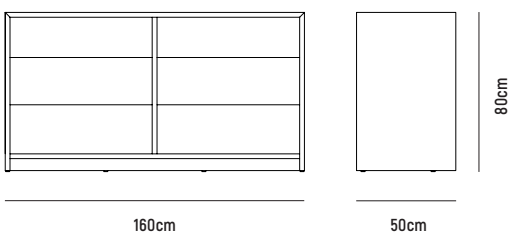

AXEL DRESSER

■ AXEL 6 DRAWER DRESSER 120

- OVERALL DIMENSION** : L 1,200mm x W 500mm x H 800mm
- MATERIAL** (Pictured) : American Oak Veneer on MDF in Clear Polyurethane Finish (body) and White Polyurethane Finished MDF (door and drawer front)
- ASSEMBLY** : Fully Assembled
- WARRANTY** : 3 Year Timber & Structural Warranty (excluding finish)

■ AXEL 6 DRAWER DRESSER 160

- OVERALL DIMENSION** : L 1,600mm x W 500mm x H 800mm
- MATERIAL** (Pictured) : American Oak Veneer on MDF in Clear Polyurethane Finish (body) and White Polyurethane Finished MDF (door and drawer front)
- ASSEMBLY** : Fully Assembled
- WARRANTY** : 3 Year Timber & Structural Warranty (excluding finish)

AXEL DRESSER

■ AXEL 9 DRAWER DRESSER 180

- OVERALL DIMENSION** : L 1,800mm x W 500mm x H 800mm
- MATERIAL** : American Oak Veneer on MDF
(Pictured) : in Clear Polyurethane Finish (body) and White Polyurethane Finished MDF (door and drawer front)
- ASSEMBLY** : Fully Assembled
- WARRANTY** : 3 Year Timber & Structural Warranty (excluding finish)