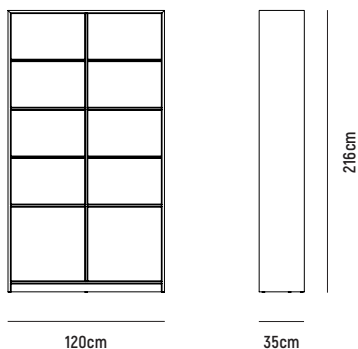

# AXEL BOOKCASE WITH DOOR

## ■ AXEL BOOKCASE 60 WITH DOOR

- OVERALL DIMENSION** : W 600mm x D 350mm x H 2,160mm
- MATERIAL** (Pictured) : American Walnut Veneer on MDF in Clear Polyurethane Finish (body) and American Oak Veneered MDF in Black Open-Pore Polyurethane Finish (door fronts)
- ASSEMBLY** : Fully Assembled
- WARRANTY** : 3 Year Timber & Structural Warranty (excluding finish)

## ■ AXEL BOOKCASE 120 WITH 2 DOORS

- OVERALL DIMENSION** : W 1,200mm x D 350mm x H 2,160mm
- MATERIAL** (Pictured) : American Walnut Veneer on MDF in Clear Polyurethane Finish (body) and American Oak Veneered MDF in Black Open-Pore Polyurethane Finish (door fronts)
- ASSEMBLY** : Fully Assembled
- WARRANTY** : 3 Year Timber & Structural Warranty (excluding finish)