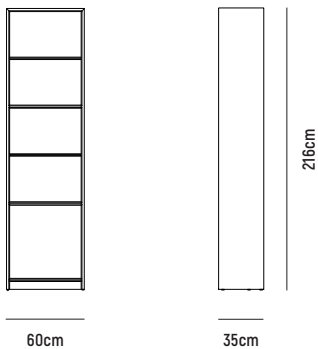

# AXEL BOOKCASE WITH DOOR

## ■ AXEL BOOKCASE 60 WITH DOOR

- OVERALL DIMENSION** : W 600mm x D 350mm x H 2,160mm
- MATERIAL** (Pictured) : American Walnut Veneer on MDF in Clear Polyurethane Finish (body) and American Oak Veneered MDF in Black Open-Pore Polyurethane Finish (door fronts)
- ASSEMBLY** : Fully Assembled
- WARRANTY** : 3 Year Timber & Structural Warranty (excluding finish)

## ■ AXEL BOOKCASE 120 WITH 2 DOORS

- OVERALL DIMENSION** : W 1,200mm x D 350mm x H 2,160mm
- MATERIAL** (Pictured) : American Walnut Veneer on MDF in Clear Polyurethane Finish (body) and American Oak Veneered MDF in Black Open-Pore Polyurethane Finish (door fronts)
- ASSEMBLY** : Fully Assembled
- WARRANTY** : 3 Year Timber & Structural Warranty (excluding finish)