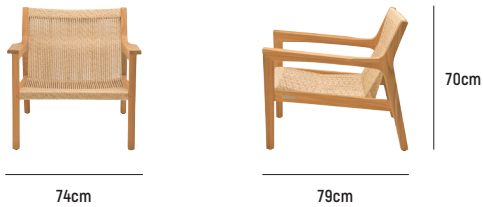

AVA LOW SEATER

■ AVA LOW SEATER

OVERALL DIMENSION : W 740mm x D 790mm x H 700mm

MATERIAL : Handwoven Synthetic Rattan on A-Grade Teak (frame)

ASSEMBLY : Fully Assembled

WARRANTY : 3 Year Warranty for Synthetic Rattan Weaving and 5 Year Warranty for A-Grade Teak Frame