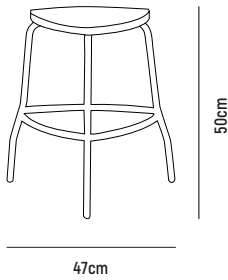

## ■ ATL ALU DINING STOOL

- OVERALL DIMESION** : W 470mm x D 470mm x H 500mm
- MATERIAL** : Fully Welded Powder-Coated Aluminium (frame) and Solid American Oak (seat)  
(Pictured)
- ASSEMBLY** : Fully Assembled
- WARRANTY** : 2 Year Structural Warranty (excluding finish)