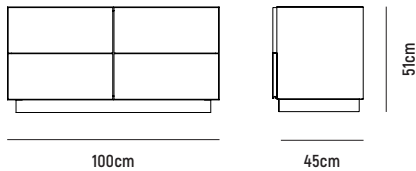

ASTA TV UNIT

■ ASTA TV UNIT 100

- OVERALL DIMESION** : L 1,000mm x D 450mm x H 510mm
- MATERIAL** (Pictured) : White Polyurethane Finished MDF (body) and American Oak Veneer on MDF in Clear Polyurethane Finish (drawer front)
- ASSEMBLY** : Fully Assembled
- WARRANTY** : 3 Year Timber & Structural Warranty (excluding finish)

■ ASTA TV UNIT 150

- OVERALL DIMESION** : L 1,500mm x D 450mm x H 510mm
- MATERIAL** (Pictured) : White Polyurethane Finished MDF (body) and American Oak Veneer on MDF in Clear Polyurethane Finish (drawer front)
- ASSEMBLY** : Fully Assembled
- WARRANTY** : 3 Year Timber & Structural Warranty (excluding finish)

■ ASTA TV UNIT 180

- OVERALL DIMESION** : L 1,800mm x D 450mm x H 510mm
- MATERIAL** (Pictured) : White Polyurethane Finished MDF (body) and American Oak Veneer on MDF in Clear Polyurethane Finish (drawer front)
- ASSEMBLY** : Fully Assembled
- WARRANTY** : 3 Year Timber & Structural Warranty (excluding finish)