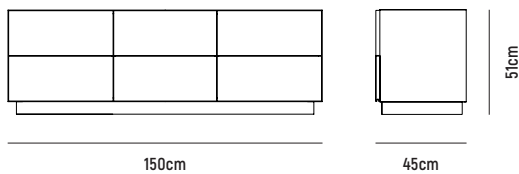

ASTA TV UNIT

■ ASTA TV UNIT 100

- OVERALL DIMESION** : L 1,000mm x D 450mm x H 510mm
- MATERIAL** (Pictured) : White Polyurethane Finished MDF (body) and American Oak Veneer on MDF in Clear Polyurethane Finish (drawer front)
- ASSEMBLY** : Fully Assembled
- WARRANTY** : 3 Year Timber & Structural Warranty (excluding finish)

■ ASTA TV UNIT 150

- OVERALL DIMESION** : L 1,500mm x D 450mm x H 510mm
- MATERIAL** (Pictured) : White Polyurethane Finished MDF (body) and American Oak Veneer on MDF in Clear Polyurethane Finish (drawer front)
- ASSEMBLY** : Fully Assembled
- WARRANTY** : 3 Year Timber & Structural Warranty (excluding finish)

■ ASTA TV UNIT 180

- OVERALL DIMESION** : L 1,800mm x D 450mm x H 510mm
- MATERIAL** (Pictured) : White Polyurethane Finished MDF (body) and American Oak Veneer on MDF in Clear Polyurethane Finish (drawer front)
- ASSEMBLY** : Fully Assembled
- WARRANTY** : 3 Year Timber & Structural Warranty (excluding finish)