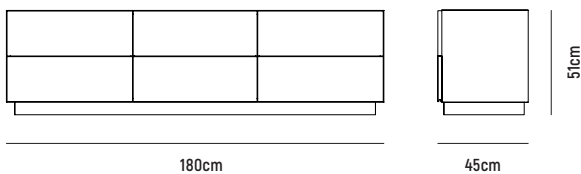

ASTA TV UNIT

■ ASTA TV UNIT 100

- OVERALL DIMESION** : L 1,000mm x D 450mm x H 510mm
- MATERIAL** (Pictured) : White Polyurethane Finished MDF (body) and American Oak Veneer on MDF in Clear Polyurethane Finish (drawer front)
- ASSEMBLY** : Fully Assembled
- WARRANTY** : 3 Year Timber & Structural Warranty (excluding finish)

■ ASTA TV UNIT 150

- OVERALL DIMESION** : L 1,500mm x D 450mm x H 510mm
- MATERIAL** (Pictured) : White Polyurethane Finished MDF (body) and American Oak Veneer on MDF in Clear Polyurethane Finish (drawer front)
- ASSEMBLY** : Fully Assembled
- WARRANTY** : 3 Year Timber & Structural Warranty (excluding finish)

■ ASTA TV UNIT 180

- OVERALL DIMESION** : L 1,800mm x D 450mm x H 510mm
- MATERIAL** (Pictured) : White Polyurethane Finished MDF (body) and American Oak Veneer on MDF in Clear Polyurethane Finish (drawer front)
- ASSEMBLY** : Fully Assembled
- WARRANTY** : 3 Year Timber & Structural Warranty (excluding finish)