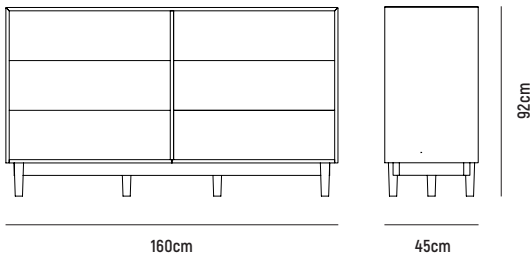

ALVAR DRESSER

■ ALVAR 6 DRAWER DRESSER 160

- OVERALL DIMENSION** : L 1,600mm x W 450mm x H 920mm
- MATERIAL** : Solid Teak with Amber Stain in Polyurethane Finish
(Pictured)
- ASSEMBLY** : Fully Assembled
- WARRANTY** : 3 Year Timber & Structural Warranty
(excluding finish)

■ ALVAR 9 DRAWER DRESSER 210

- OVERALL DIMENSION** : L 2,100mm x W 450mm x H 920mm
- MATERIAL** : Solid Teak with Amber Stain in Polyurethane Finish
(Pictured)
- ASSEMBLY** : Fully Assembled
- WARRANTY** : 3 Year Timber & Structural Warranty
(excluding finish)