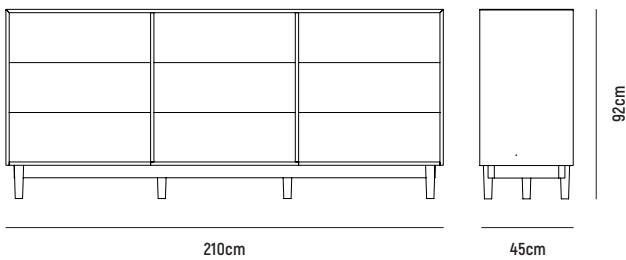

ALVAR DRESSER

■ ALVAR 6 DRAWER DRESSER 160

- OVERALL DIMENSION** : L 1,600mm x W 450mm x H 920mm
- MATERIAL** : Solid Teak with Amber Stain in Polyurethane Finish
(Pictured)
- ASSEMBLY** : Fully Assembled
- WARRANTY** : 3 Year Timber & Structural Warranty
(excluding finish)

■ ALVAR 9 DRAWER DRESSER 210

- OVERALL DIMENSION** : L 2,100mm x W 450mm x H 920mm
- MATERIAL** : Solid Teak with Amber Stain in Polyurethane Finish
(Pictured)
- ASSEMBLY** : Fully Assembled
- WARRANTY** : 3 Year Timber & Structural Warranty
(excluding finish)