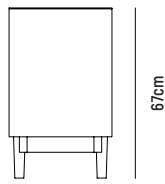

ALVAR BEDSIDE

■ ALVAR BEDSIDE TABLE

55cm

40cm

67cm

- OVERALL DIMENSION** : L 550mm x W 400mm x H 670mm
- MATERIAL** (Pictured) : Solid Teak with Amber Stain in Polyurethane Finish
- ASSEMBLY** : Fully Assembled
- WARRANTY** : 3 Year Timber & Structural Warranty (excluding finish)