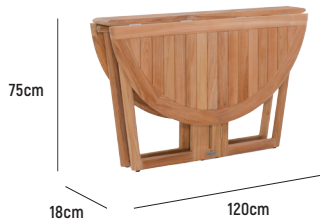

ALTO ROUND GATELEG TABLE

■ ALTO ROUND GATELEG TABLE Ø120

DIMENSION

FULLY-FOLDED

: L 1,200mm x W 180mm x H 750mm

HALF-OPENED

: L 1,200mm x W 660mm x H 750mm (seats 2)

FULLY-OPENED

: L 1,200mm x W 1,200mm x H 750mm (seats 4)

MATERIAL

: A-Grade Teak and Stainless Steel
(fittings and hardware)

ASSEMBLY

: Fully Assembled

WARRANTY

: 5 Year Timber and Structural Warranty