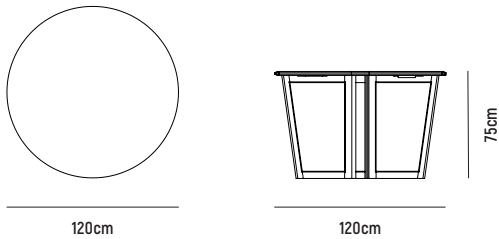

ALTO ROUND GATELEG TABLE

ALTO ROUND GATELEG TABLE 120

- OVERALL DIMENSION** : L 1,200mm x W 1,200mm x H 750mm
- MATERIAL** (Pictured) : Solid American Oak in Clear Polyurethane Finish
- ASSEMBLY** : Flat Packed
- WARRANTY** : 5 Year Timber & Structural Warranty (excluding finish)