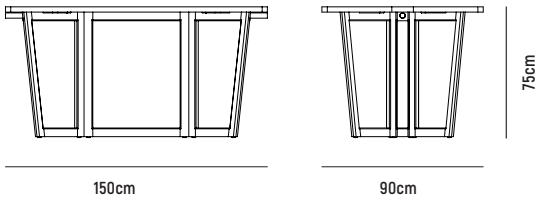

ALTO GATELEG TABLE

ALTO GATELEG TABLE 150X90

- OVERALL DIMENSION** : L 1,500mm x W 900mm x H 750mm
- MATERIAL** (Pictured) : Solid American Oak in Clear Polyurethane Finish
- ASSEMBLY** : Flat Packed
- WARRANTY** : 5 Year Timber & Structural Warranty (excluding finish)