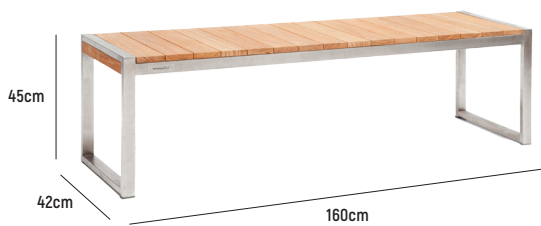

ALLURE BACKLESS BENCH

■ ALLURE BACKLESS BENCH 160

- OVERALL DIMENSION** : L 1,600mm x D 420mm x H 450mm
Seats 3, Paired with 180cm Allure Table
- MATERIAL** : A-Grade Teak (benchtop) and
304-Grade Stainless Steel (frame and fittings)
- ASSEMBLY** : Assembly Required
- WARRANTY** : 5 Year Timber and Structural Warranty